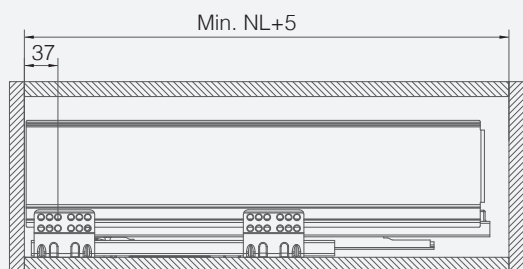

Part extension; Slide assemble with bracket		Soft-close		Push-open		Package
Components	NL	White	Grey	White	Grey	
	270	M1303-270W	M1303-270G	M1303-270PW	M1303-270PG	6 sets
	300	M1303-300W	M1303-300G	M1303-300PW	M1303-300PG	6 sets
	350	M1303-350W	M1303-350G	M1303-350PW	M1303-350PG	6 sets
	400	M1303-400W	M1303-400G	M1303-400PW	M1303-400PG	6 sets
	450	M1303-450W	M1303-450G	M1303-450PW	M1303-450PG	6 sets
	500	M1303-500W	M1303-500G	M1303-500PW	M1303-500PG	6 sets
	550	M1303-550W	M1303-550G	M1303-550PW	M1303-550PG	6 sets

Part extension; Slide assemble with pin		Soft-close		Push-open		Package
Components	NL	White	Grey	White	Grey	
	270	M1403-270W	M1403-270G	M1403-270PW	M1403-270PG	6 sets
	300	M1403-300W	M1403-300G	M1403-300PW	M1403-300PG	6 sets
	350	M1403-350W	M1403-350G	M1403-350PW	M1403-350PG	6 sets
	400	M1403-400W	M1403-400G	M1403-400PW	M1403-400PG	6 sets
	450	M1403-450W	M1403-450G	M1403-450PW	M1403-450PG	6 sets
	500	M1403-500W	M1403-500G	M1403-500PW	M1403-500PG	6 sets
	550	M1403-550W	M1403-550G	M1403-550PW	M1403-550PG	6 sets

Technical information - How to confirm the slide hole position & cutting dimensions

Fixing positions for drawer slides

Full extension

Part extension

Cutting dimensions for 16mm MDF

Bottom panel cutting dimension