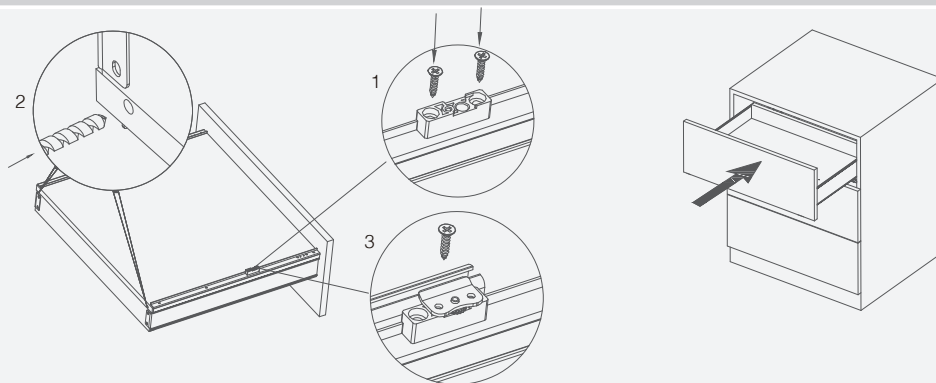

Technical information - How to confirm the slide hole position & cutting dimensions

Fixing positions for drawer slides

Full extension

Part extension

Cutting dimensions for 16mm MDF

Bottom panel cutting dimension

Back panel cutting dimension

* Full extension LW-17; LW-25

* Part extension LW-11; LW-19

Legend

LW	Internal cabinet width	D	Cover width by front panel
NL	Nominal length	KB	Cabinet width

M box

Installation information

Install drawer

Install slide with bracket

Install slide with pin

Remove drawer

Bracket:
Clip the handle and pull drawer

Pin:
Remove screw then raise and pull drawer

For more information, please visit CEMUX.COM
or contact us email CEMUX@CEMUX.CO.UK