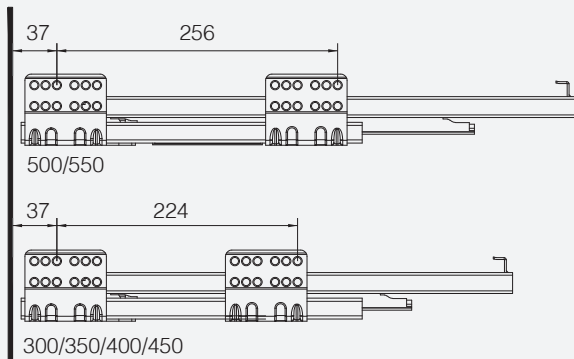

Technical information - How to confirm the slide hole position & cutting dimensions

Fixing positions for drawer slides

Full extension