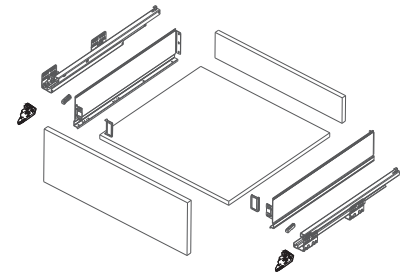

Full extension; Slide assemble with pin		Soft-close		Push-open		Package
Components	NL	White	Grey	White	Grey	
	270	M1201-270W	M1201-270G	M1201-270PW	M1201-270PG	6 sets
	300	M1201-300W	M1201-300G	M1201-300PW	M1201-300PG	6 sets
	350	M1201-350W	M1201-350G	M1201-350PW	M1201-350PG	6 sets
	400	M1201-400W	M1201-400G	M1201-400PW	M1201-400PG	6 sets
	450	M1201-450W	M1201-450G	M1201-450PW	M1201-450PG	6 sets
	500	M1201-500W	M1201-500G	M1201-500PW	M1201-500PG	6 sets
	550	M1201-550W	M1201-550G	M1201-550PW	M1201-550PG	6 sets

Part extension; Slide assemble with bracket		Soft-close		Push-open		Package
Components	NL	White	Grey	White	Grey	
	270	M1301-270W	M1301-270G	M1301-270PW	M1301-270PG	6 sets
	300	M1301-300W	M1301-300G	M1301-300PW	M1301-300PG	6 sets
	350	M1301-350W	M1301-350G	M1301-350PW	M1301-350PG	6 sets
	400	M1301-400W	M1301-400G	M1301-400PW	M1301-400PG	6 sets
	450	M1301-450W	M1301-450G	M1301-450PW	M1301-450PG	6 sets
	500	M1301-500W	M1301-500G	M1301-500PW	M1301-500PG	6 sets
	550	M1301-550W	M1301-550G	M1301-550PW	M1301-550PG	6 sets

Part extension; Slide assemble with pin		Soft-close		Push-open		Package
Components	NL	White	Grey	White	Grey	
	270	M1401-270W	M1401-270G	M1401-270PW	M1401-270PG	6 sets
	300	M1401-300W	M1401-300G	M1401-300PW	M1401-300PG	6 sets
	350	M1401-350W	M1401-350G	M1401-350PW	M1401-350PG	6 sets
	400	M1401-400W	M1401-400G	M1401-400PW	M1401-400PG	6 sets
	450	M1401-450W	M1401-450G	M1401-450PW	M1401-450PG	6 sets
	500	M1401-500W	M1401-500G	M1401-500PW	M1401-500PG	6 sets
	550	M1401-550W	M1401-550G	M1401-550PW	M1401-550PG	6 sets

M box - 116mm height

Drawer H116; Soft-close/Push-open; Full extension/Part extension

- Extremely slim wall
- Soft-close/Push-open
- Full extension/Part extension
- Up & down adjustment;
- Depth adjustment;
- Left & right adjustment
- Length from 270-550mm
- Loading capacity is 30 KG