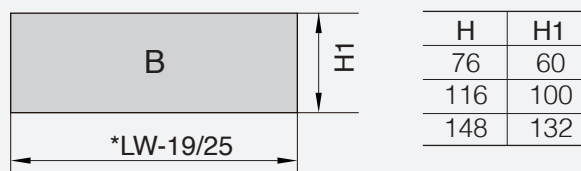

Back panel cutting dimension

* Full extension LW-17; LW-25

* Part extension LW-11; LW-19

Legend

LW	Internal cabinet width	D	Cover width by front panel
NL	Nominal length	KB	Cabinet width