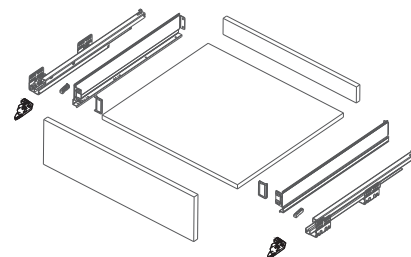

M BOX can be easy installation by screws and click to lock the drawer.

“Best design for best living”

Cemux always focus on the product innovation, aims to design the best product for people daily life. Enhancing the atmosphere of living by Cemux product is our company philosophy.

M box - 76mm height

Drawer H76; Soft-close/Push-open; Full extension/Part extension

- Extremely slim wall
- Soft-close/Push-open
- Full extension/Part extension
- Up & down adjustment;
- Depth adjustment;
- Left & right adjustment
- Length from 270-550mm
- Loading capacity is 30 KG

Full extension; Slide assemble with bracket		Soft-close		Push-open		Package
Components	NL	White	Grey	White	Grey	
	270	M1101-270W	M1101-270G	M1101-270PW	M1101-270PG	6 sets
	300	M1101-300W	M1101-300G	M1101-300PW	M1101-300PG	6 sets
	350	M1101-350W	M1101-350G	M1101-350PW	M1101-350PG	6 sets
	400	M1101-400W	M1101-400G	M1101-400PW	M1101-400PG	6 sets
	450	M1101-450W	M1101-450G	M1101-450PW	M1101-450PG	6 sets
	500	M1101-500W	M1101-500G	M1101-500PW	M1101-500PG	6 sets
	550	M1101-550W	M1101-550G	M1101-550PW	M1101-550PG	6 sets