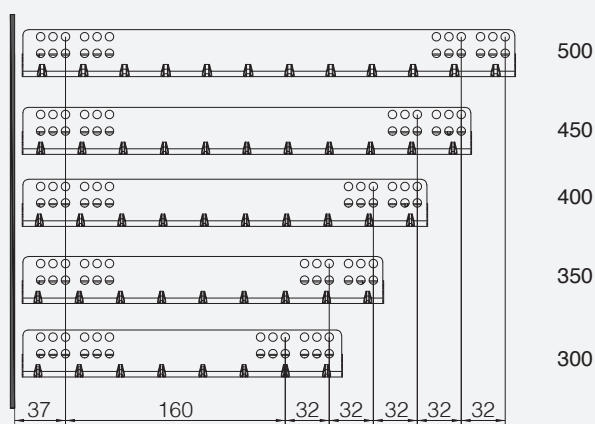

Part extension; Slide assemble with pin		Soft-close		Push-open		Package
Components	NL	White	Grey	White	Grey	
	270	M1403-270W	M1403-270G	M1403-270PW	M1403-270PG	6 sets
	300	M1403-300W	M1403-300G	M1403-300PW	M1403-300PG	6 sets
	350	M1403-350W	M1403-350G	M1403-350PW	M1403-350PG	6 sets
	400	M1403-400W	M1403-400G	M1403-400PW	M1403-400PG	6 sets
	450	M1403-450W	M1403-450G	M1403-450PW	M1403-450PG	6 sets
	500	M1403-500W	M1403-500G	M1403-500PW	M1403-500PG	6 sets
	550	M1403-550W	M1403-550G	M1403-550PW	M1403-550PG	6 sets

Technical information - How to confirm the slide hole position & cutting dimensions

Fixing positions for drawer slides

Full extension

Part extension

Cutting dimensions for 16mm MDF

Bottom panel cutting dimension