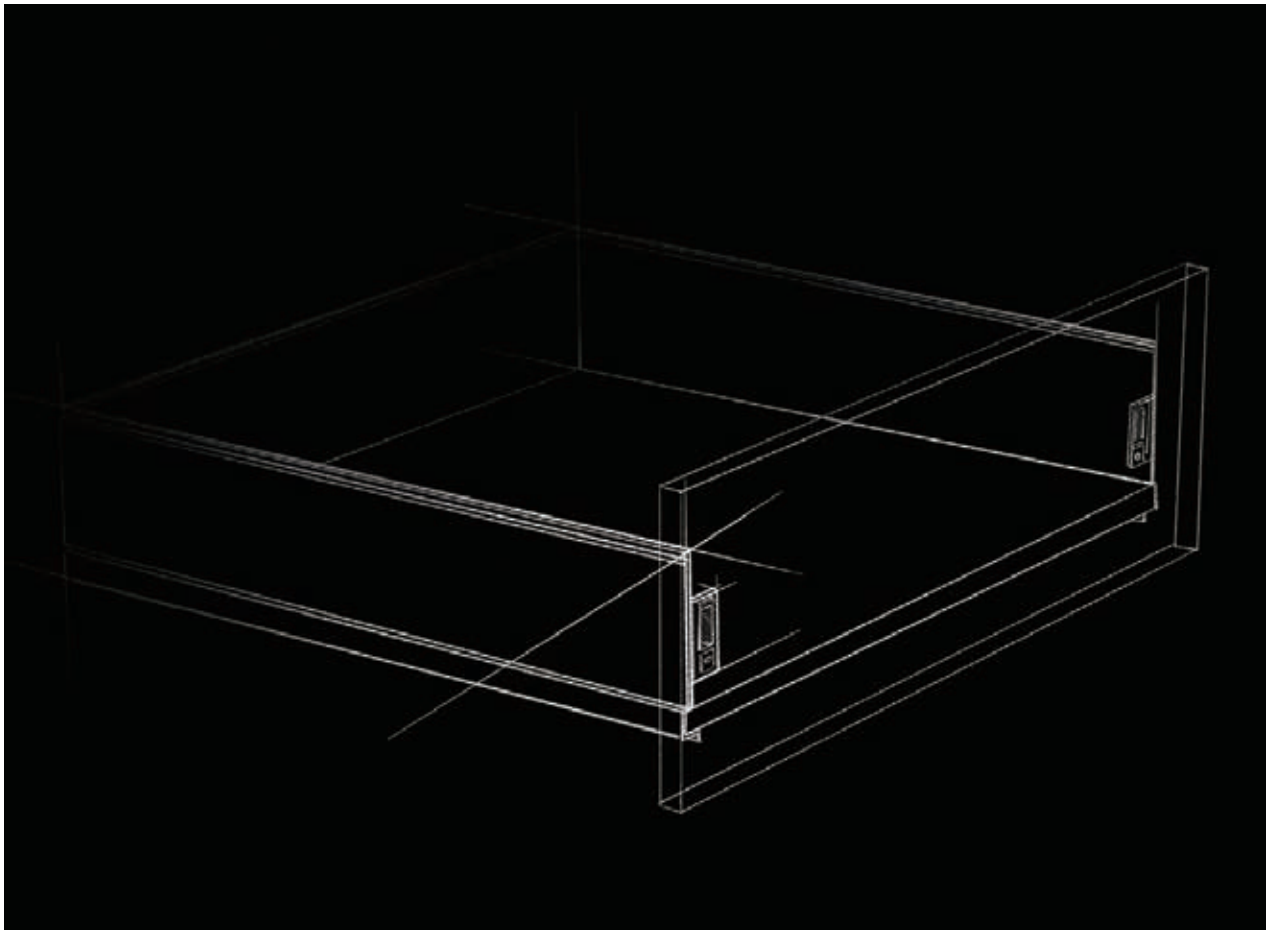

More cost-effective way to decorate drawer in double wall drawer system style .

“More functionality of drawer slide”

Soft-close; push-open all can be applied to the M BOX slide; Besides, 3D adjustment is easier to modify the small gap of assembling.

M BOX slide not only assembled with drawer slide, but also can be use individually for wooden drawer.

“Performance in different environment ”

No matter kitchen, living room, bathroom, wardrobe, M BOX can be suitable in any place by full extension and part extension.

M box - 76mm height

Drawer H76; Soft-close/Push-open; Full extension/Part extension

- Extremely slim wall
- Soft-close/Push-open
- Full extension/Part extension
- Up & down adjustment;
- Depth adjustment;
- Left & right adjustment
- Length from 270-550mm
- Loading capacity is 30 KG