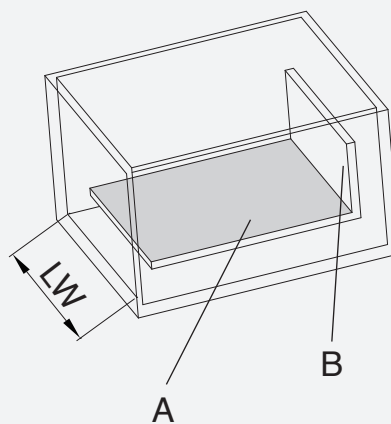

Part extension; Slide assemble with pin		Soft-close		Push-open		Package
Components	NL	White	Grey	White	Grey	
	270	M1403-270W	M1403-270G	M1403-270PW	M1403-270PG	6 sets
	300	M1403-300W	M1403-300G	M1403-300PW	M1403-300PG	6 sets
	350	M1403-350W	M1403-350G	M1403-350PW	M1403-350PG	6 sets
	400	M1403-400W	M1403-400G	M1403-400PW	M1403-400PG	6 sets
	450	M1403-450W	M1403-450G	M1403-450PW	M1403-450PG	6 sets
	500	M1403-500W	M1403-500G	M1403-500PW	M1403-500PG	6 sets
	550	M1403-550W	M1403-550G	M1403-550PW	M1403-550PG	6 sets

Technical information - How to confirm the slide hole position & cutting dimensions

Fixing positions for drawer slides

Full extension

Part extension

Cutting dimensions for 16mm MDF

Bottom panel cutting dimension

Back panel cutting dimension

* Full extension LW-17; LW-25

* Part extension LW-11; LW-19

Legend

LW	Internal cabinet width	D	Cover width by front panel
NL	Nominal length	KB	Cabinet width

M box

Installation information