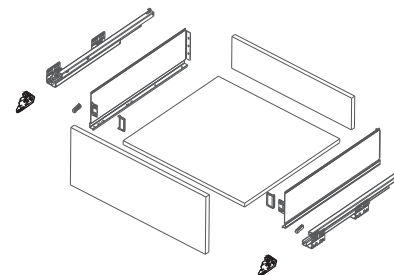

Full extension; Slide assemble with pin		Soft-close		Push-open		Package
Components	NL	White	Grey	White	Grey	
	270	M1202-270W	M1202-270G	M1202-270PW	M1202-270PG	6 sets
	300	M1202-300W	M1202-300G	M1202-300PW	M1202-300PG	6 sets
	350	M1202-350W	M1202-350G	M1202-350PW	M1202-350PG	6 sets
	400	M1202-400W	M1202-400G	M1202-400PW	M1202-400PG	6 sets
	450	M1202-450W	M1202-450G	M1202-450PW	M1202-450PG	6 sets
	500	M1202-500W	M1202-500G	M1202-500PW	M1202-500PG	6 sets
	550	M1202-550W	M1202-550G	M1202-550PW	M1202-550PG	6 sets

Part extension; Slide assemble with bracket		Soft-close		Push-open		Package
Components	NL	White	Grey	White	Grey	
	270	M1302-270W	M1302-270G	M1302-270PW	M1302-270PG	6 sets
	300	M1302-300W	M1302-300G	M1302-300PW	M1302-300PG	6 sets
	350	M1302-350W	M1302-350G	M1302-350PW	M1302-350PG	6 sets
	400	M1302-400W	M1302-400G	M1302-400PW	M1302-400PG	6 sets
	450	M1302-450W	M1302-450G	M1302-450PW	M1302-450PG	6 sets
	500	M1302-500W	M1302-500G	M1302-500PW	M1302-500PG	6 sets
	550	M1302-550W	M1302-550G	M1302-550PW	M1302-550PG	6 sets

Part extension; Slide assemble with pin		Soft-close		Push-open		Package
Components	NL	White	Grey	White	Grey	
	270	M1402-270W	M1402-270G	M1402-270PW	M1402-270PG	6 sets
	300	M1402-300W	M1402-300G	M1402-300PW	M1402-300PG	6 sets
	350	M1402-350W	M1402-350G	M1402-350PW	M1402-350PG	6 sets
	400	M1402-400W	M1402-400G	M1402-400PW	M1402-400PG	6 sets
	450	M1402-450W	M1402-450G	M1402-450PW	M1402-450PG	6 sets
	500	M1402-500W	M1402-500G	M1402-500PW	M1402-500PG	6 sets
	550	M1402-550W	M1402-550G	M1402-550PW	M1402-550PG	6 sets

M box - 148mm height

Drawer H148; Soft-close/Push-open; Full extension/Part extension

- Extremely slim wall
- Soft-close/Push-open
- Full extension/Part extension
- Up & down adjustment;
- Depth adjustment;
- Left & right adjustment
- Length from 270-550mm
- Loading capacity is 30 KG