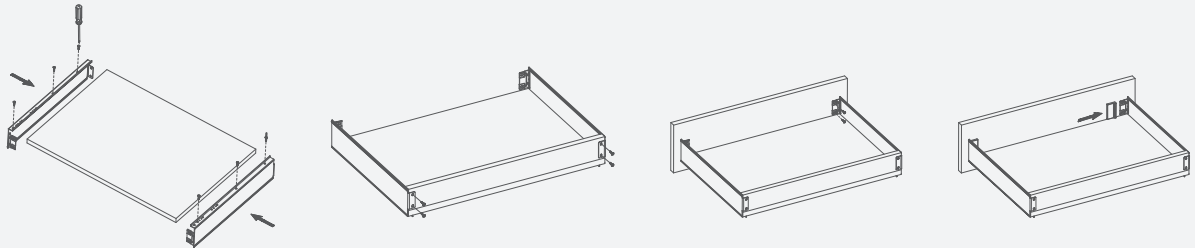

Technical information - How to confirm the slide hole position & cutting dimensions

Fixing positions for drawer slides

Full extension

Part extension

Cutting dimensions for 16mm MDF

Bottom panel cutting dimension

Back panel cutting dimension

* Full extension LW-17; LW-25

* Part extension LW-11; LW-19

Legend

LW	Internal cabinet width	D	Cover width by front panel
NL	Nominal length	KB	Cabinet width

M box

Installation information

Install drawer

Install slide with bracket

Install slide with pin

Remove drawer

Bracket:
Clip the handle and pull drawer

Pin:
Remove screw then raise and pull drawer

For more information, please visit CEMUX.COM
or contact us email CEMUX@CEMUX.CO.UK