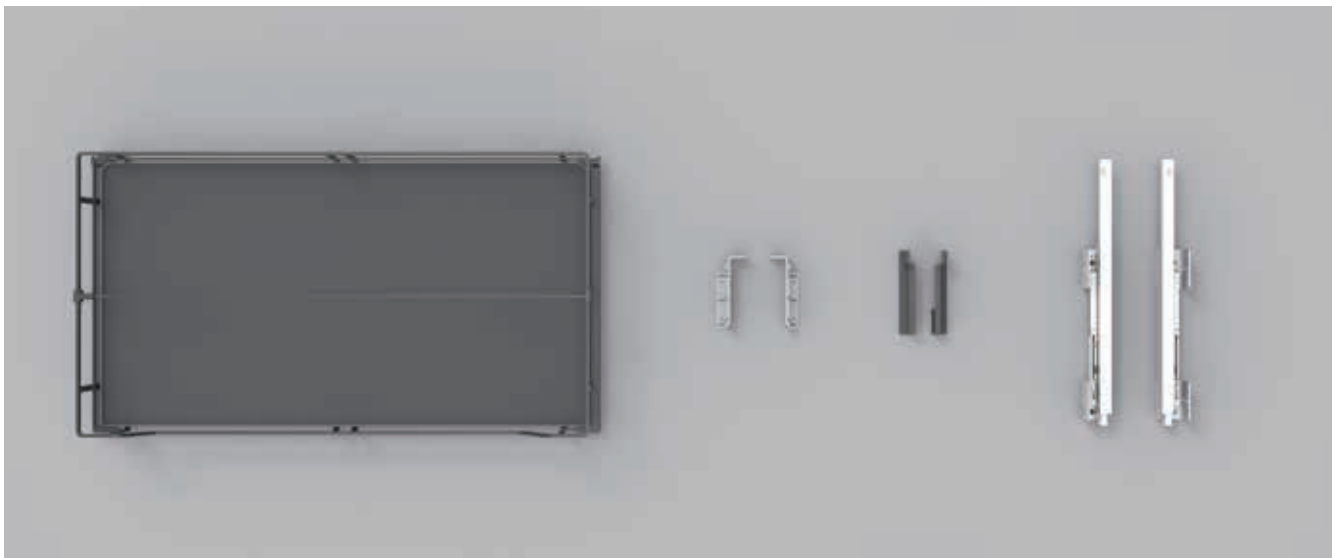

Components

Order information

KB	Product dimensions	Description	Item No.
600	529*451.5*128mm	Soft-close	SBP01600G
700	629*451.5*128mm	Soft-close	SBP01700G
750	679*451.5*128mm	Soft-close	SBP01750G
800	729*451.5*128mm	Soft-close	SBP01800G
900	829*451.5*128mm	Soft-close	SBP01900G