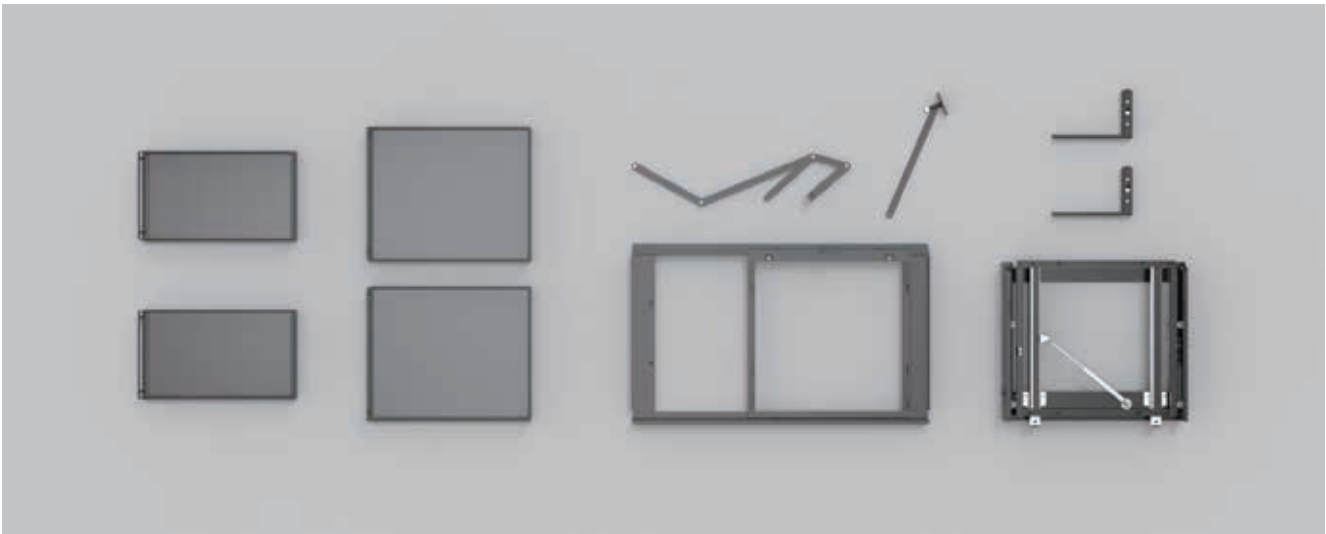

Components

Order information

KB	Product dimensions	Description	Item No.
900	864-964*500*530mm	Left & right handed door; soft-close	SCS01900G