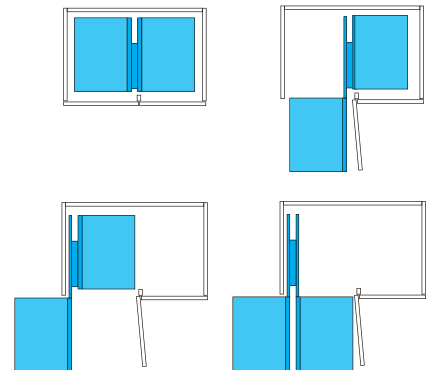

**Components**

**Order information**

KB	Product dimensions	Description	Item No.
900	864-964*500*530mm	Left & right handed door; soft-close	SCS01900G

**Corner unit**

Magic pull-out corner (Both left & right)

**Components**

**Order information**

KB	Product dimensions	Description	Item No.
900	607*503*613mm	Left & right handed door; soft-close	SCP01900G

Larder unit

Tall pull-out basket

- Cabinet width: 150mm; 200mm; 300mm; 400mm
- Package: 1 set
- Including:
  - 4/5/6 pcs baskets
  - 4/5/6 basket connector
  - 1 pc reinforcement bracket
  - 2 pcs door connector
  - 1 pc frame
  - 1 pc top rail
  - 1 pc bottom rail