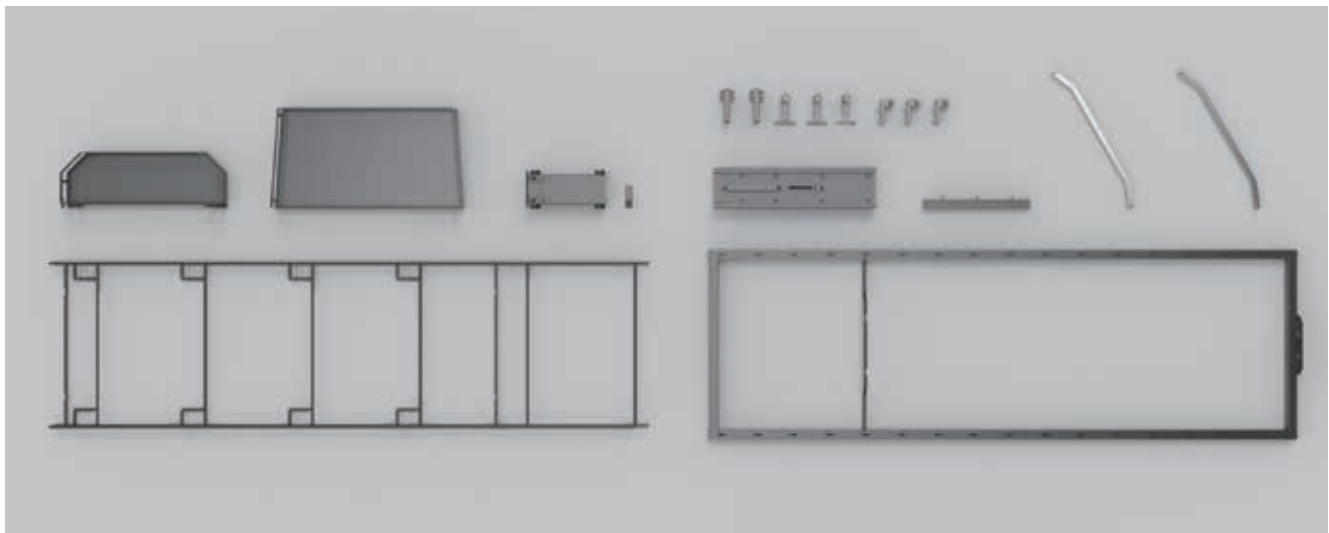

Components

Order information

KB	Product dimensions	Description	Item No.
450	410*500*1070mm	3 layer basket; soft-close	STS013450G
450	410*500*1320mm	4 layer basket; soft-close	STS014450G
450	410*500*1570mm	5 layer basket; soft-close	STS015450G
450	410*500*1820mm	6 layer basket; soft-close	STS016450G
600	560*500*1070mm	3 layer basket; soft-close	STS013600G
600	560*500*1320mm	4 layer basket; soft-close	STS014600G
600	560*500*1570mm	5 layer basket; soft-close	STS015600G
600	560*500*1820mm	6 layer basket; soft-close	STS016600G