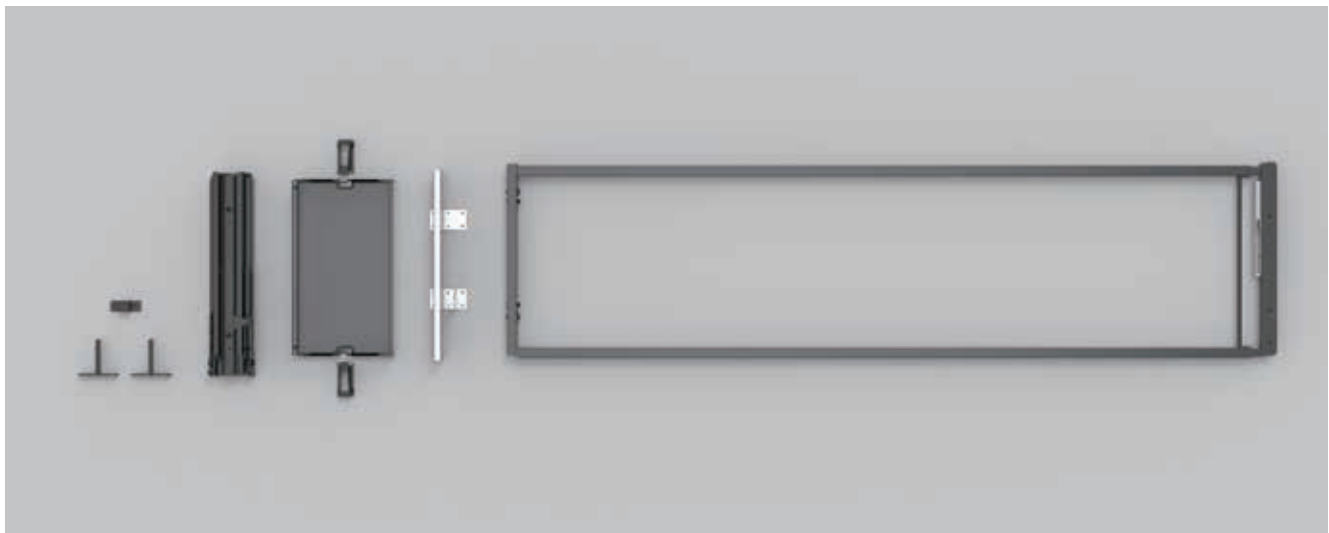

Components

Order information

KB	Product dimensions	Description	Item No.
150	100*490*1270-1570mm	4 layer basket; soft-close	STP014150G
150	100*490*1570-1870mm	5 layer basket; soft-close	STP015150G
150	100*490*1770-2070mm	5 layer basket; soft-close	STP025150G
150	100*490*1970-2270mm	6 layer basket; soft-close	STP016150G
200	100*490*1270-1570mm	4 layer basket; soft-close	STP014200G
200	100*490*1570-1870mm	5 layer basket; soft-close	STP015200G
200	100*490*1770-2070mm	5 layer basket; soft-close	STP025200G
200	100*490*1970-2270mm	6 layer basket; soft-close	STP016200G
300	100*490*1270-1570mm	4 layer basket; soft-close	STP014300G
300	100*490*1570-1870mm	5 layer basket; soft-close	STP015300G
300	100*490*1770-2070mm	5 layer basket; soft-close	STP025300G
300	100*490*1970-2270mm	6 layer basket; soft-close	STP016300G
400	100*490*1270-1570mm	4 layer basket; soft-close	STP014400G
400	100*490*1570-1870mm	5 layer basket; soft-close	STP015400G
400	100*490*1770-2070mm	5 layer basket; soft-close	STP025400G
400	100*490*1970-2270mm	6 layer basket; soft-close	STP016400G