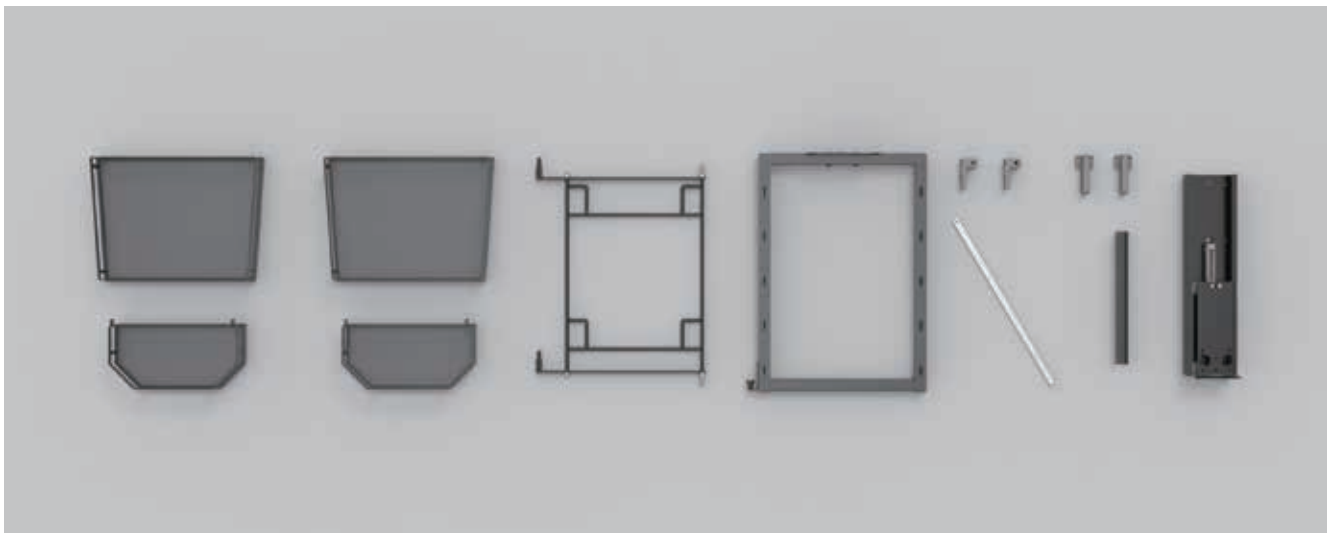

**Base unit**

Side slim pull-out basket

- Cabinet width: 150mm; 200mm
- Installed height: ≥650 mm
- Installed depth: ≥500 mm
- Package: 1 set
- Including:
  - 1 set basket with frame
  - 1 set slides

**Components**

**Base unit**

Swing out basket

- Cabinet width: 450mm; 600mm
- Installed height: ≥650 mm
- Installed depth: ≥550 mm
- Package: 1 set
- Including:
  - 1 set slides
  - 1 set cover clip
  - 2 pcs “L” plate
  - 1 pc connect bar
  - 1 set door frame
  - 1 pc main frame
  - 2 pcs rear basket
  - 2 pcs door basket

**Components**

**Order information**

KB	Product dimensions	Description	Item No.
450	243*473*502mm	Left hand side mounted; soft-close	SBW01450GL
600	343*473*502mm	Left hand side mounted; soft-close	SBW01600GL
450	243*473*502mm	Right hand side mounted; soft-close	SBW01450GR
600	343*473*502mm	Right hand side mounted; soft-close	SBW01600GR

Base unit

Side pull-out basket

- Cabinet width: 200mm; 300mm
- Installed height: ≥650 mm
- Installed depth: ≥550 mm
- Package: 1 set
- Including:
  - 1 set frame with door connector
  - 2 pcs storage basket