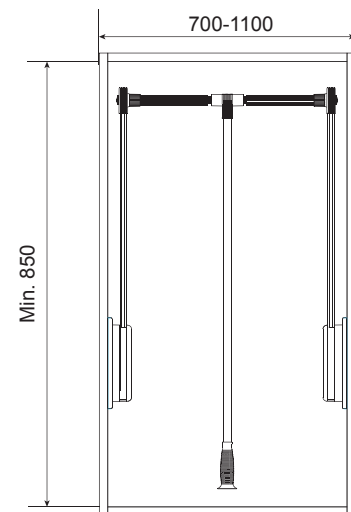

Order information

	Product dimensions	Description	Item No.
	350*430*135mm	Brown colour	ALW-0081B

ALW wardrobe system
Dual top-mount trouser rack

- Colour: Brown
- Material: Aluminum
- Installed internal cabinet depth: ≥ 450 mm
- Installed internal cabinet height: ≥ 700 mm
- Internal cabinet width: ≥ 564 mm
- Package: 1 set

Order information

	Product dimensions	Description	Item No.
	600*430*110mm	Brown colour	ALW-0091B

ALW wardrobe system

Clothes lifter - soft close

- Colour: Brown
- Material: Aluminum
- Installed internal cabinet depth: $\geq 470\text{mm}$
- Installed internal cabinet height: $\geq 800\text{ mm}$
- Internal cabinet width: 664-1064mm
- Package: 1 set

Order information

	Product dimensions	Description	Item No.
	664-1064*135*700mm	Brown colour	ALW-0101B

ALW wardrobe system

Rotating shoe rack

- Colour: Brown
- Material: Aluminum
- Installed internal cabinet depth: $\geq 370\text{mm}$
- Internal cabinet width: $\geq 764\text{mm}$
- Package: 1 set

Order information

Layers	Product dimensions	Description	Item No.
6	705*360*1155-1255mm	Brown colour	ALW-0111B
7	705*360*1290-1390mm	Brown colour	ALW-0112B
8	705*360*1425-1525mm	Brown colour	ALW-0113B
9	705*360*1560-1660mm	Brown colour	ALW-0114B
10	705*360*1695-1795mm	Brown colour	ALW-0115B
11	705*360*1830-1930mm	Brown colour	ALW-0116B
12	705*360*1965-2065mm	Brown colour	ALW-0117B