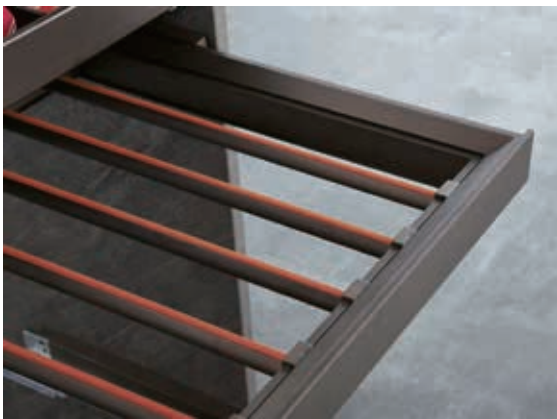

ALW wardrobe system

Pull out trouser rack

- Colour: Brown
- Material: Aluminum
- Installed internal cabinet height: ≥ 225 mm
- Installed internal cabinet depth: ≥ 500 mm
- Width adjustment: 15mm
- Package: 1 set