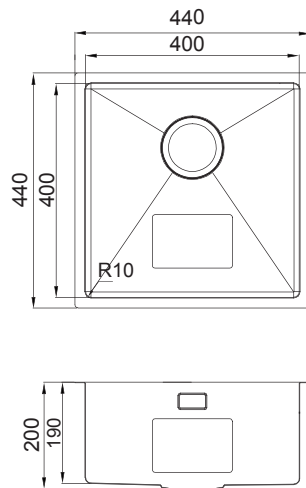

Supply with above accessories
and extra top-mount brackets

UP0101590

Lake 75

External size: 750x440mm

Bowl size: 340x400mm-2

Depth: 190mm

Radius: 60mm

Package: 5pcs

Supply with valve & pipe and undermount brackets

UP0102750

Supply with above accessories and extra top-mount brackets

UP0101750

Lake 78

External size: 780x450mm

Bowl size: 350x400mm-2

Depth: 160mm

Box 44

External size: 440x440mm

Bowl size: 400x400mm

Depth: 200mm

Radius: 10mm

Package: 1pc

Supply with valve & pipe and
undermount brackets

UC0102440

Supply with above accessories
and extra top-mount brackets

UC0101440

Box 54

External size: 540x440mm

Bowl size: 500x400mm

Depth: 200mm

Radius: 10mm

Package: 1pc