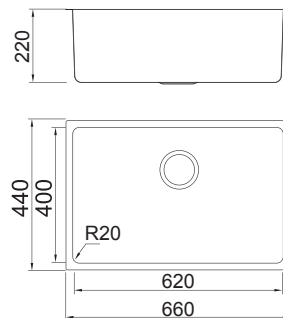

Supply with above accessories
and extra top-mount brackets

UP0201380

Grant 44

External size: 440x440mm

Bowl size: 400x400mm

Depth: 200mm

Radius: 20mm

Package: 5pcs

Bowl size: 500x400mm

Depth: 200mm

Radius: 20mm

Package: 5pcs

Supply with valve & pipe and
undermount brackets

UP0202540

Supply with above accessories
and extra top-mount brackets

UP0201540

Grant 66

External size: 660x440mm

Bowl size: 620x400mm

Depth: 220mm

Radius: 20mm

Package: 5pcs

Supply with valve & pipe and
undermount brackets

UP0202660

Supply with above accessories
and extra top-mount brackets

UP0201660

Grant 76

External size: 760x440mm

Bowl size: 720x400mm

Depth: 240mm

Radius: 20mm

Package: 5pcs