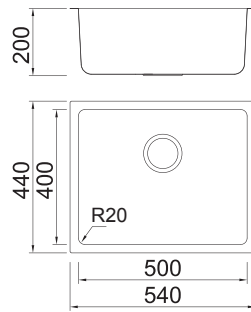

Grant 54

External size: 540x440mm

Bowl size: 500x400mm

Depth: 200mm

Radius: 20mm

Package: 5pcs

Supply with valve & pipe and
undermount brackets

UP0202540

Supply with above accessories
and extra top-mount brackets

UP0201540