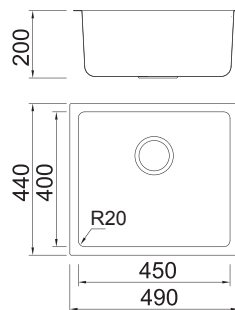

Grant 38

External size: 380x440mm

Bowl size: 340x400mm

Depth: 195mm

Radius: 20mm

Package: 5pcs

Supply with valve & pipe and
undermount brackets

UP0202380

Supply with above accessories
and extra top-mount brackets

UP0201380

Grant 44

External size: 440x440mm

Bowl size: 400x400mm

Depth: 200mm

Radius: 20mm

Package: 5pcs

Supply with valve & pipe and
undermount brackets

UP0202440

Supply with above accessories
and extra top-mount brackets

UP0201440

Grant 49

External size: 490x440mm

Bowl size: 450x400mm

Depth: 200mm

Supply with above accessories
and extra top-mount brackets

UP0201660

Grant 76

External size: 760x440mm

Bowl size: 720x400mm

Depth: 240mm

Radius: 20mm

Package: 5pcs