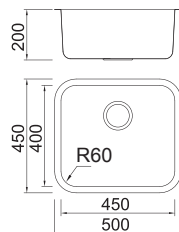

Bowl size: 340x400mm

Depth: 185mm

Radius: 60mm

Package: 5pcs

Supply with valve & pipe and
undermount brackets

UP0102390

Supply with above accessories
and extra top-mount brackets

UP0101390

Lake 45

External size: 450x450mm

Bowl size: 400x400mm

Depth: 190mm

Radius: 60mm

Package: 5pcs

Supply with valve & pipe and
undermount brackets

UP0102450

Supply with above accessories
and extra top-mount brackets

UP0101450

Lake 50

External size: 500x450mm

Bowl size: 450x400mm

Depth: 200mm

Radius: 60mm

Package: 5pcs

Supply with valve & pipe and
undermount brackets

UP0102500

Supply with above accessories
and extra top-mount brackets

UP0101500

Lake 55

External size: 550x450mm

Bowl size: 500x400mm

Depth: 200mm