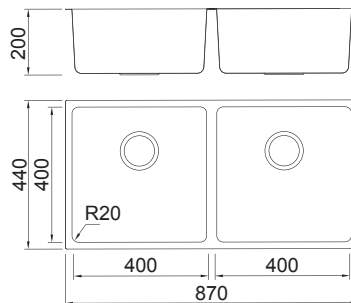

Supply with valve & pipe and undermount brackets

UP0202700

Supply with above accessories and extra top-mount brackets

UP0201700

Grant 75

External size: 750x440mm

Bowl size: 340x400mm-2

Depth: 195mm

Bowl size: 400x400/340x400mm

Depth: 200mm

Radius: 20mm

Package: 1pc

Supply with valve & pipe and undermount brackets

UP0202810

Supply with above accessories and extra top-mount brackets

UP0201810

Grant 86

External size: 860x440mm

Bowl size: 450x400/340x400mm

Depth: 200mm

Radius: 20mm

Package: 1pc

Supply with valve & pipe and
undermount brackets

UP0202860

Supply with above accessories
and extra top-mount brackets

UP0201860

Grant 87

External size: 870x440mm

Bowl size: 400x400mm-2

Depth: 200mm

Radius: 20mm

Package: 1pc