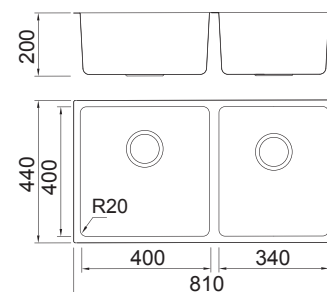

Grant 81

External size: 810x440mm

Bowl size: 400x400/340x400mm

Depth: 200mm

Radius: 20mm

Package: 1pc

Supply with valve & pipe and undermount brackets

UP0202810

Supply with above accessories and extra top-mount brackets

UP0201810