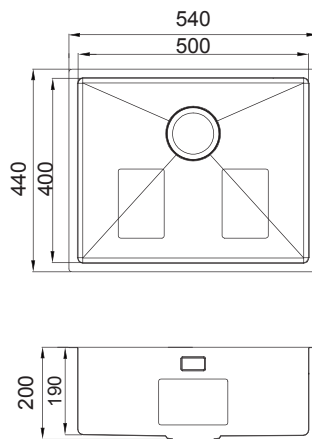

Supply with above accessories
and extra top-mount brackets

UP0101590

Lake 75

External size: 750x440mm

Bowl size: 340x400mm-2

Depth: 190mm

Radius: 60mm

Package: 5pcs

Supply with valve & pipe and undermount brackets

UP0102750

Supply with above accessories and extra top-mount brackets

UP0101750

Lake 78

External size: 780x450mm

Bowl size: 350x400mm-2

Depth: 160mm

Box 44

External size: 440x440mm

Bowl size: 400x400mm

Depth: 200mm

Radius: 10mm

Package: 1pc

Supply with valve & pipe and
undermount brackets

UC0102440

Supply with above accessories
and extra top-mount brackets

UC0101440

Box 54

External size: 540x440mm

Bowl size: 500x400mm

Depth: 200mm

Radius: 10mm

Package: 1pc