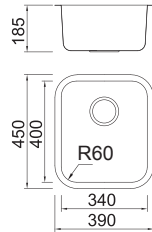

COLANDER
260x380x10mm
UPAC02

COLANDER
95x300x85mm
UPAC12

Lake

The Lake series offers a perfect combination of high-end quality, modern, fashionable, functional and the practical.

Lake 39

External size: 390x450mm

Bowl size: 340x400mm

Depth: 185mm

Radius: 60mm

Package: 5pcs

Supply with valve & pipe and
undermount brackets

UP0102390

Supply with above accessories
and extra top-mount brackets

UP0101390

Lake 45

External size: 450x450mm

Bowl size: 400x400mm

Depth: 190mm

Radius: 60mm

Package: 5pcs

Supply with valve & pipe and
undermount brackets

UP0102450

Supply with above accessories
and extra top-mount brackets

UP0101450

Lake 50

External size: 500x450mm

Bowl size: 450x400mm

Depth: 200mm

Radius: 60mm

Package: 5pcs