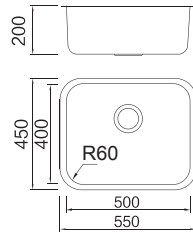

Lake 45

External size: 450x450mm

Bowl size: 400x400mm

Depth: 190mm

Radius: 60mm

Package: 5pcs

Supply with valve & pipe and
undermount brackets

UP0102450

Supply with above accessories
and extra top-mount brackets

UP0101450

Lake 50

External size: 500x450mm

Bowl size: 450x400mm

Depth: 200mm

Radius: 60mm

Package: 5pcs

Supply with valve & pipe and
undermount brackets

UP0102500

Supply with above accessories
and extra top-mount brackets

UP0101500

Lake 55

External size: 550x450mm

Bowl size: 500x400mm

Depth: 200mm

Lake 59

External size: 590x450mm

Bowl size: 340x400/170x300mm

Depth: 185/120mm

Radius: 60mm

Package: 5pcs

Supply with valve & pipe and
undermount brackets

UP0102590