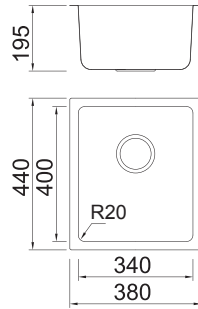

Grant 38

External size: 380x440mm

Bowl size: 340x400mm

Depth: 195mm

Radius: 20mm

Package: 5pcs

Supply with valve & pipe and
undermount brackets

UP0202380

Supply with above accessories
and extra top-mount brackets

UP0201380

Grant 44

External size: 440x440mm

Bowl size: 400x400mm

Depth: 200mm

Radius: 20mm

Package: 5pcs

Supply with valve & pipe and
undermount brackets

UP0202440

Supply with above accessories
and extra top-mount brackets

UP0201440

Grant 49

External size: 490x440mm

Bowl size: 450x400mm

Depth: 200mm

Supply with above accessories
and extra top-mount brackets

UP0201660

Grant 76

External size: 760x440mm

Bowl size: 720x400mm

Depth: 240mm

Radius: 20mm

Package: 5pcs