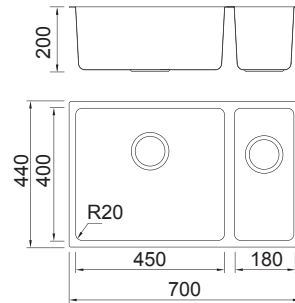

Supply with above accessories
and extra top-mount brackets

UP0201660

Grant 76

External size: 760x440mm

Bowl size: 720x400mm

Depth: 240mm

Radius: 20mm

Package: 5pcs

Grant 65

External size: 650x440mm

Bowl size: 400x400/180x400mm

Depth: 200mm

Radius: 20mm

Package: 1pc

Supply with valve & pipe and undermount brackets

UP0202650

Supply with above accessories and extra top-mount brackets

UP0201650

Grant 70

External size: 700x440mm

Bowl size: 450x400/180x400mm

Depth: 200mm

Radius: 20mm

Package: 1pc

Supply with valve & pipe and undermount brackets

UP0202700

Supply with above accessories and extra top-mount brackets

UP0201700

Grant 75

External size: 750x440mm

Bowl size: 340x400mm-2

Depth: 195mm