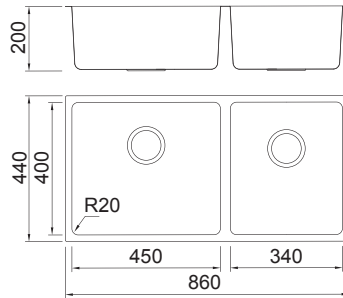

Supply with valve & pipe and undermount brackets

UP0202700

Supply with above accessories and extra top-mount brackets

UP0201700

Grant 75

External size: 750x440mm

Bowl size: 340x400mm-2

Depth: 195mm

Bowl size: 400x400/340x400mm

Depth: 200mm

Radius: 20mm

Package: 1pc

Supply with valve & pipe and undermount brackets

UP0202810

Supply with above accessories and extra top-mount brackets

UP0201810

Grant 86

External size: 860x440mm

Bowl size: 450x400/340x400mm

Depth: 200mm

Radius: 20mm

Package: 1pc

Supply with valve & pipe and
undermount brackets

UP0202860

Supply with above accessories
and extra top-mount brackets

UP0201860

Grant 87

External size: 870x440mm

Bowl size: 400x400mm-2

Depth: 200mm

Radius: 20mm

Package: 1pc