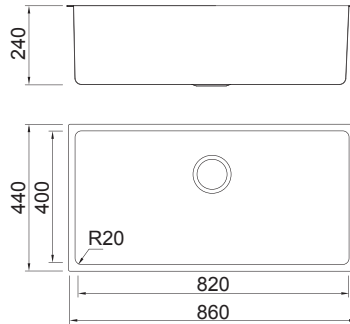

Supply with above accessories
and extra top-mount brackets

UP0201380

Grant 44

External size: 440x440mm

Bowl size: 400x400mm

Depth: 200mm

Radius: 20mm

Package: 5pcs

Grant 66

External size: 660x440mm

Bowl size: 620x400mm

Depth: 220mm

Radius: 20mm

Package: 5pcs

Supply with valve & pipe and
undermount brackets

UP0202660

Supply with above accessories
and extra top-mount brackets

UP0201660

Grant 76

External size: 760x440mm

Bowl size: 720x400mm

Depth: 240mm

Radius: 20mm

Package: 5pcs

Supply with valve & pipe and
undermount brackets

UP0202760

Supply with above accessories
and extra top-mount brackets

UP0201760

Grant 82

External size: 860x440mm

Bowl size: 820x400mm

Depth: 240mm