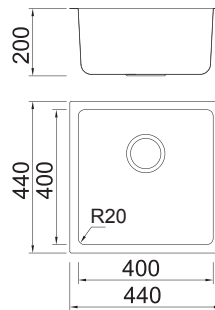

Grant 38

External size: 380x440mm

Bowl size: 340x400mm

Depth: 195mm

Radius: 20mm

Package: 5pcs

Supply with valve & pipe and
undermount brackets

UP0202380

Supply with above accessories
and extra top-mount brackets

UP0201380

Grant 44

External size: 440x440mm

Bowl size: 400x400mm

Depth: 200mm

Radius: 20mm

Package: 5pcs

Supply with valve & pipe and
undermount brackets

UP0202440

Supply with above accessories
and extra top-mount brackets

UP0201440

Grant 49

External size: 490x440mm

Bowl size: 450x400mm

Depth: 200mm

Supply with above accessories
and extra top-mount brackets

UP0201660

Grant 76

External size: 760x440mm

Bowl size: 720x400mm

Depth: 240mm

Radius: 20mm

Package: 5pcs