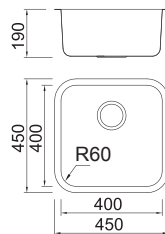

Bowl size: 340x400mm

Depth: 185mm

Radius: 60mm

Package: 5pcs

Supply with valve & pipe and
undermount brackets

UP0102390

Supply with above accessories
and extra top-mount brackets

UP0101390

Lake 45

External size: 450x450mm

Bowl size: 400x400mm

Depth: 190mm

Radius: 60mm

Package: 5pcs

Supply with valve & pipe and
undermount brackets

UP0102450

Supply with above accessories
and extra top-mount brackets

UP0101450

Lake 50

External size: 500x450mm

Bowl size: 450x400mm

Depth: 200mm

Radius: 60mm

Package: 5pcs

Supply with valve & pipe and
undermount brackets

UP0102500

Supply with above accessories
and extra top-mount brackets

UP0101500

Lake 55

External size: 550x450mm

Bowl size: 500x400mm

Depth: 200mm