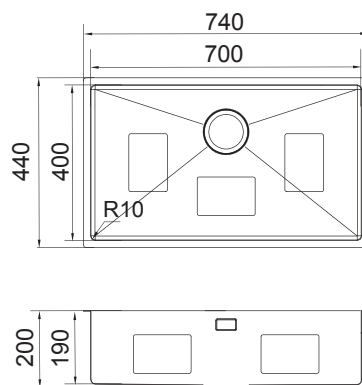

Supply with valve & pipe and undermount brackets

UP0102750

Supply with above accessories and extra top-mount brackets

UP0101750

Lake 78

External size: 780x450mm

Bowl size: 350x400mm-2

Depth: 160mm

Box 44

External size: 440x440mm

Bowl size: 400x400mm

Depth: 200mm

Radius: 10mm

Package: 1pc

Supply with valve & pipe and
undermount brackets

UC0102440

Supply with above accessories
and extra top-mount brackets

UC0101440

Box 54

External size: 540x440mm

Bowl size: 500x400mm

Depth: 200mm

Radius: 10mm

Package: 1pc

Supply with valve & pipe and
undermount brackets

UC0102540

Supply with above accessories
and extra top-mount brackets

UC0101540

Box 74

External size: 740x440mm

Bowl size: 700x400mm

Depth: 200mm