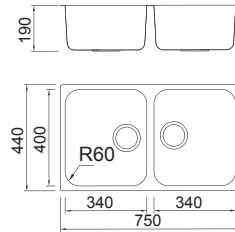

Supply with valve & pipe and
undermount brackets

UP0102500

Supply with above accessories
and extra top-mount brackets

UP0101500

Lake 55

External size: 550x450mm

Bowl size: 500x400mm

Depth: 200mm

Lake 59

External size: 590x450mm

Bowl size: 340x400/170x300mm

Depth: 185/120mm

Radius: 60mm

Package: 5pcs

Supply with valve & pipe and
undermount brackets

UP0102590

Supply with above accessories
and extra top-mount brackets

UP0101590

Lake 75

External size: 750x440mm

Bowl size: 340x400mm-2

Depth: 190mm

Radius: 60mm

Package: 5pcs

Supply with valve & pipe and undermount brackets

UP0102750

Supply with above accessories and extra top-mount brackets

UP0101750

Lake 78

External size: 780x450mm

Bowl size: 350x400mm-2

Depth: 160mm