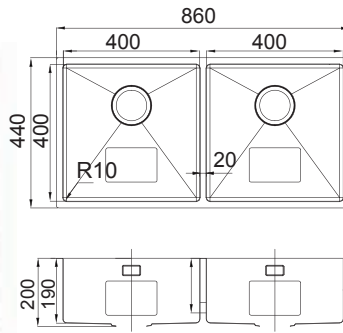

Supply with valve & pipe and undermount brackets

UP0102750

Supply with above accessories and extra top-mount brackets

UP0101750

Lake 78

External size: 780x450mm

Bowl size: 350x400mm-2

Depth: 160mm

Supply with above accessories
and extra top-mount brackets

UC0101440

Box 54

External size: 540x440mm

Bowl size: 500x400mm

Depth: 200mm

Radius: 10mm

Package: 1pc

Supply with valve & pipe and
undermount brackets

UC0102540

Supply with above accessories
and extra top-mount brackets

UC0101540

Box 74

External size: 740x440mm

Bowl size: 700x400mm

Depth: 200mm

Radius: 10mm

Package: 1pc

Supply with valve & pipe and
undermount brackets

UC0102740

Supply with above accessories
and extra top-mount brackets

UC0101740

Box 86

External size: 860x440mm