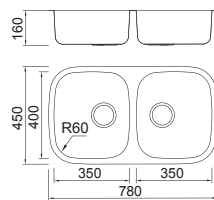

Supply with valve & pipe and
undermount brackets

UP0102500

Supply with above accessories
and extra top-mount brackets

UP0101500

Lake 55

External size: 550x450mm

Bowl size: 500x400mm

Depth: 200mm

Lake 59

External size: 590x450mm

Bowl size: 340x400/170x300mm

Depth: 185/120mm

Radius: 60mm

Package: 5pcs

Supply with valve & pipe and
undermount brackets

UP0102590

Supply with above accessories
and extra top-mount brackets

UP0101590

Lake 75

External size: 750x440mm

Bowl size: 340x400mm-2

Depth: 190mm

Radius: 60mm

Package: 5pcs

Supply with valve & pipe and undermount brackets

UP0102750

Supply with above accessories and extra top-mount brackets

UP0101750

Lake 78

External size: 780x450mm

Bowl size: 350x400mm-2

Depth: 160mm