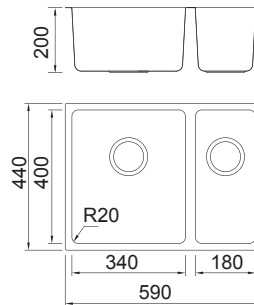

Supply with above accessories
and extra top-mount brackets

UP0201660

Grant 76

External size: 760x440mm

Bowl size: 720x400mm

Depth: 240mm

Radius: 20mm

Package: 5pcs

Radius: 20mm

Package: 5pcs

Supply with valve & pipe and undermount brackets

UP0202820

Supply with above accessories and extra top-mount brackets

UP0201820

Grant 59

External size: 590x440mm

Bowl size: 340x400/180x400mm

Depth: 200mm

Radius: 20mm

Package: 1pc

Supply with valve & pipe and undermount brackets

UP0202590

Supply with above accessories and extra top-mount brackets

UP0201590

Grant 65

External size: 650x440mm

Bowl size: 400x400/180x400mm

Depth: 200mm

Radius: 20mm

Package: 1pc

Supply with valve & pipe and undermount brackets

UP0202650