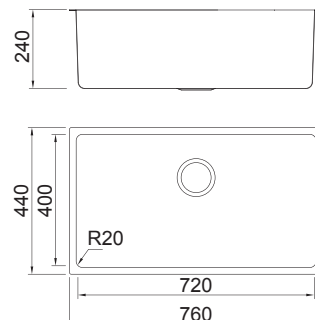

Supply with above accessories
and extra top-mount brackets

UP0201380

Grant 44

External size: 440x440mm

Bowl size: 400x400mm

Depth: 200mm

Radius: 20mm

Package: 5pcs

Supply with valve & pipe and
undermount brackets

UP0202440

Supply with above accessories
and extra top-mount brackets

UP0201440

Grant 49

External size: 490x440mm

Bowl size: 450x400mm

Depth: 200mm

Grant 66

External size: 660x440mm

Bowl size: 620x400mm

Depth: 220mm

Radius: 20mm

Package: 5pcs

Supply with valve & pipe and
undermount brackets

UP0202660

Supply with above accessories
and extra top-mount brackets

UP0201660

Grant 76

External size: 760x440mm

Bowl size: 720x400mm

Depth: 240mm

Radius: 20mm

Package: 5pcs