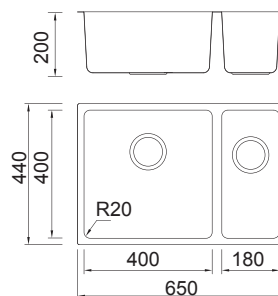

Supply with above accessories
and extra top-mount brackets

UP0201660

Grant 76

External size: 760x440mm

Bowl size: 720x400mm

Depth: 240mm

Radius: 20mm

Package: 5pcs

Bowl size: 340x400/180x400mm

Depth: 200mm

Radius: 20mm

Package: 1pc

Supply with valve & pipe and undermount brackets

UP0202590

Supply with above accessories and extra top-mount brackets

UP0201590

Grant 65

External size: 650x440mm

Bowl size: 400x400/180x400mm

Depth: 200mm

Radius: 20mm

Package: 1pc

Supply with valve & pipe and undermount brackets

UP0202650

Supply with above accessories and extra top-mount brackets

UP0201650

Grant 70

External size: 700x440mm

Bowl size: 450x400/180x400mm

Depth: 200mm

Radius: 20mm

Package: 1pc