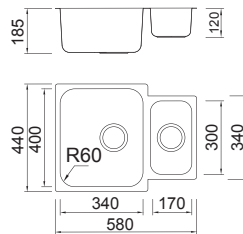

Supply with above accessories
and extra top-mount brackets

UP0101450

Lake 50

External size: 500x450mm

Bowl size: 450x400mm

Depth: 200mm

Radius: 60mm

Package: 5pcs

Supply with valve & pipe and
undermount brackets

UP0102500

Supply with above accessories
and extra top-mount brackets

UP0101500

Lake 55

External size: 550x450mm

Bowl size: 500x400mm

Depth: 200mm

Radius: 60mm

Package: 5pcs

Supply with valve & pipe and
undermount brackets

UP0102550

Supply with above accessories
and extra top-mount brackets

UP0101550

Lake 58

External size: 580x450mm

Lake 59

External size: 590x450mm

Bowl size: 340x400/170x300mm

Depth: 185/120mm

Radius: 60mm

Package: 5pcs

Supply with valve & pipe and
undermount brackets

UP0102590