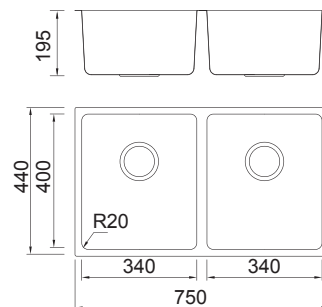

Supply with above accessories
and extra top-mount brackets

UP0201660

Grant 76

External size: 760x440mm

Bowl size: 720x400mm

Depth: 240mm

Radius: 20mm

Package: 5pcs

Grant 65

External size: 650x440mm

Bowl size: 400x400/180x400mm

Depth: 200mm

Radius: 20mm

Package: 1pc

Supply with valve & pipe and undermount brackets

UP0202650

Supply with above accessories and extra top-mount brackets

UP0201650

Grant 70

External size: 700x440mm

Bowl size: 450x400/180x400mm

Depth: 200mm

Radius: 20mm

Package: 1pc

Supply with valve & pipe and undermount brackets

UP0202700

Supply with above accessories and extra top-mount brackets

UP0201700

Grant 75

External size: 750x440mm

Bowl size: 340x400mm-2

Depth: 195mm