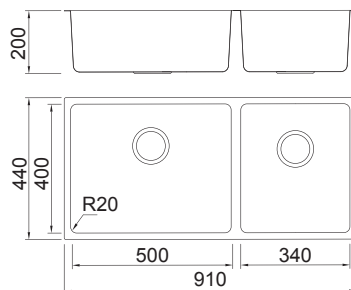

Grant 86

External size: 860x440mm

Bowl size: 450x400/340x400mm

Depth: 200mm

Radius: 20mm

Package: 1pc

Supply with valve & pipe and
undermount brackets

UP0202860

Supply with above accessories
and extra top-mount brackets

UP0201860

Grant 87

External size: 870x440mm

Bowl size: 400x400mm-2

Depth: 200mm

Radius: 20mm

Package: 1pc

Supply with valve & pipe and
undermount brackets

UP0202870

Supply with above accessories
and extra top-mount brackets

UP0201870

Grant 91

External size: 910x440mm

Bowl size: 500x400/340x400mm

Depth: 200mm

Supply with valve & pipe and
undermount brackets

UP0102500

Supply with above accessories
and extra top-mount brackets

UP0101500

Lake 55

External size: 550x450mm

Bowl size: 500x400mm

Depth: 200mm