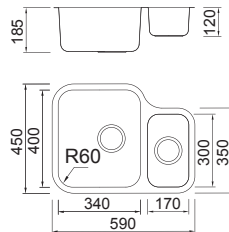

Supply with valve & pipe and
undermount brackets

UP0102500

Supply with above accessories
and extra top-mount brackets

UP0101500

Lake 55

External size: 550x450mm

Bowl size: 500x400mm

Depth: 200mm

Bowl size: 340x400/170x300mm

Depth: 185/120mm

Radius: 60mm

Package: 5pcs

Supply with valve & pipe and
undermount brackets

UP0102580

Supply with above accessories
and extra top-mount brackets

UP0101580

Lake 59

External size: 590x450mm

Bowl size: 340x400/170x300mm

Depth: 185/120mm

Radius: 60mm

Package: 5pcs

Supply with valve & pipe and
undermount brackets

UP0102590

Supply with above accessories
and extra top-mount brackets

UP0101590

Lake 75

External size: 750x440mm

Bowl size: 340x400mm-2

Depth: 190mm

Radius: 60mm

Package: 5pcs