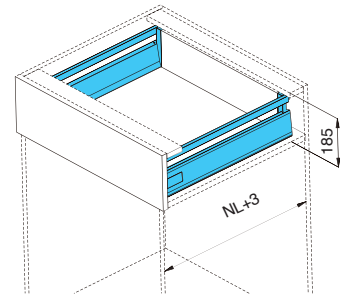

* One set included one pair of slides, sides, rear brackets, front brackets, side rail and cover caps

A box-H167

Double wall drawer side with square rail - A3203

- Double wall
- Soft-close
- Full extension
- 167 mm drawer height
- ± 2 mm up & down adjustment;
- ± 1.5 mm left & right adjustment
- Length from 270-550mm
- Cycles with loading 40kg is 100,000
- Loading capacity is 40KG