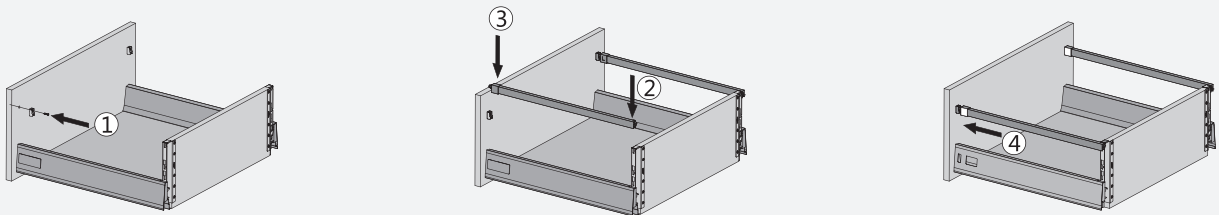

Install inset drawer front panel

A box - Contempo drawer H135; H167 & H199

Installation information

Install drawer

Adjustment

Lock and remove panel

Lock and remove drawer on runners

Install drawer side with square rail