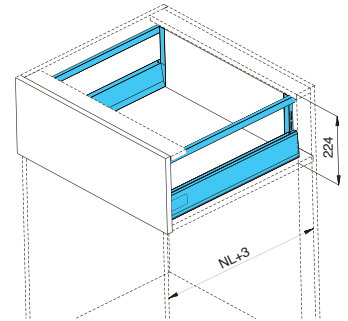

* One set included one pair of slides, sides, rear brackets, front brackets, side rails and cover caps

A box-H167

Double wall drawer side with glass panel - A3243

- Double wall
- Soft-close
- Full extension
- 167 mm drawer height
- ± 2 mm up & down adjustment;
- ± 1.5 mm left & right adjustment
- Length from 350-550mm
- Cycles with loading 40kg is 100,000
- Loading capacity is 40KG

* One set included one pair of slides, sides, rear brackets, front brackets, side glasses and cover caps

A box-H199

Double wall drawer side with square rail - A3204

- Double wall
- Soft-close
- Full extension
- 199 mm drawer height
- ± 2 mm up & down adjustment;
- ± 1.5 mm left & right adjustment
- Length from 270-550mm
- Cycles with loading 40kg is 100,000
- Loading capacity is 40KG