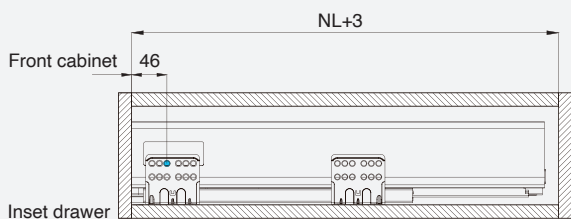

Technical information - How to confirm the slide hole position & cutting dimensions

Fixing positions for drawer slides