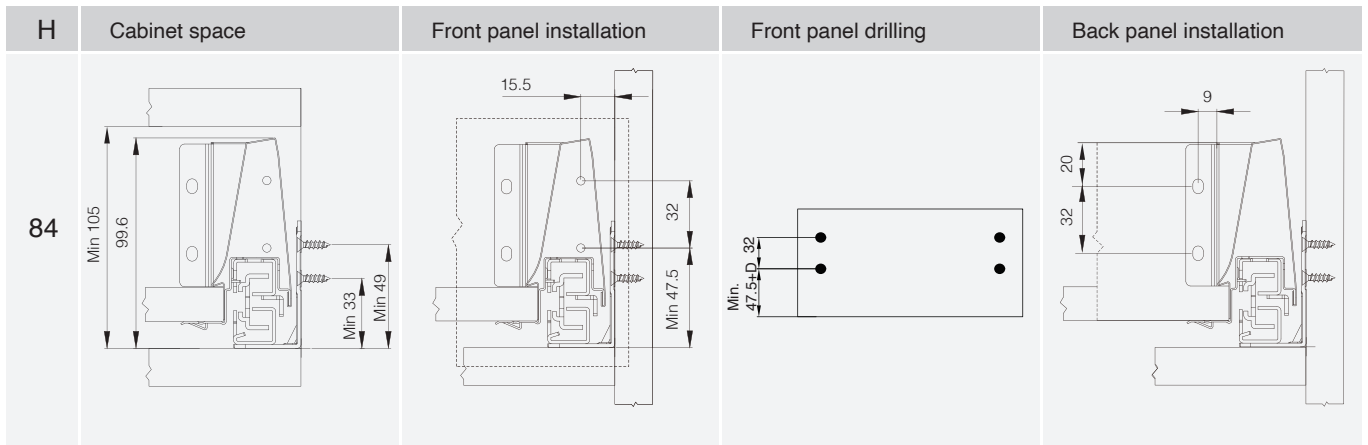

Technical information - How to confirm the hole position