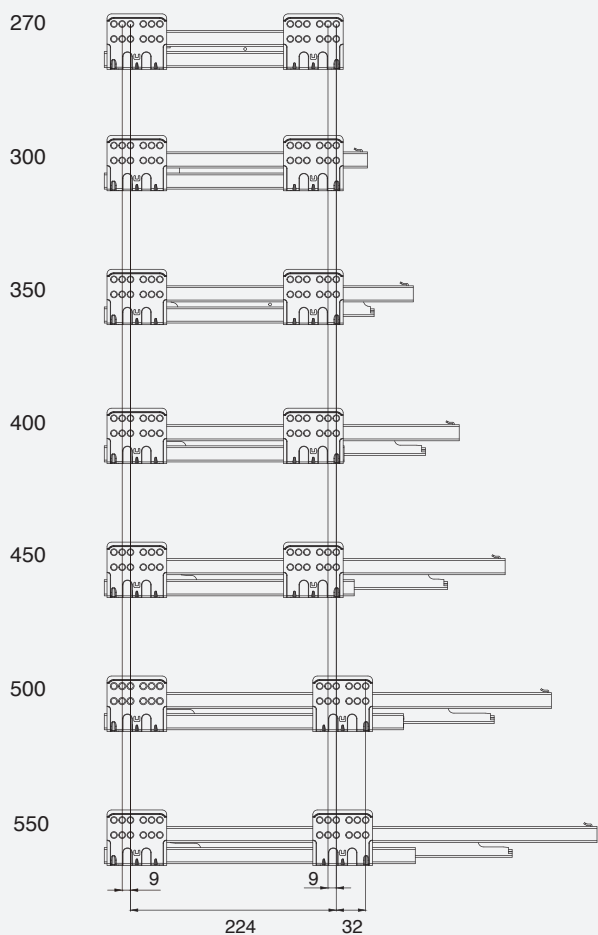

* One set included one pair of slides, sides, rear brackets, front brackets, side rail and cover caps

A box-H167

Double wall drawer side with square rail - A3203

- Double wall
- Soft-close
- Full extension
- 167 mm drawer height
- ± 2 mm up & down adjustment;
- ± 1.5 mm left & right adjustment
- Length from 270-550mm
- Cycles with loading 40kg is 100,000
- Loading capacity is 40KG

* One set included one pair of slides, sides, rear brackets, front brackets, side glasses and cover caps

A box-H199

Double wall drawer side with square rail - A3204

- Double wall
- Soft-close
- Full extension
- 199 mm drawer height
- ± 2 mm up & down adjustment;
- ± 1.5 mm left & right adjustment
- Length from 270-550mm
- Cycles with loading 40kg is 100,000
- Loading capacity is 40KG

Add-on glass brackets

H	White	Grey	Package
167	AB1518W	AB1518G	50 pair
199	AB1838W	AB1838G	50 pair

Technical information - How to confirm the hole position

Technical information - How to confirm the slide hole position & cutting dimensions

Fixing positions for drawer slides

Cutting dimensions for 16mm MDF

Bottom panel cutting dimension

Back panel cutting dimension

H	H1
84	68
135	119
167	151
199	183

* Front panel recommend

Width $\leq 1200\text{mm}$
Height $\leq 400\text{mm}$