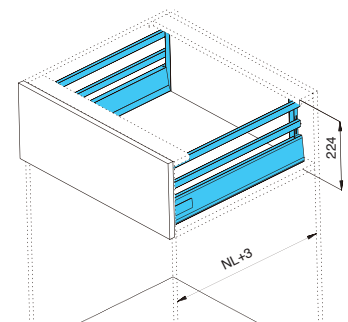

Components	NL	Soft-close		Push-open		Package
		White	Grey	White	Grey	
	270	A3204-270W	A3204-270G	A3204-270PW	A3204-270PG	6 sets
	300	A3204-300W	A3204-300G	A3204-300PW	A3204-300PG	6 sets
	350	A3204-350W	A3204-350G	A3204-350PW	A3204-350PG	6 sets
	400	A3204-400W	A3204-400G	A3204-400PW	A3204-400PG	6 sets
	450	A3204-450W	A3204-450G	A3204-450PW	A3204-450PG	6 sets
	500	A3204-500W	A3204-500G	A3204-500PW	A3204-500PG	6 sets
	550	A3204-550W	A3204-550G	A3204-550PW	A3204-550PG	6 sets

* One set included one pair of slides, sides, rear brackets, front brackets, side rails and cover caps

A box-H199

Double wall drawer side with double square rail - A3214

- Double wall
- Soft-close
- Full extension
- 199 mm drawer height
- ± 2 mm up & down adjustment;
- ± 1.5 mm left & right adjustment
- Length from 270-550mm
- Cycles with loading 40kg is 100,000
- Loading capacity is 40KG