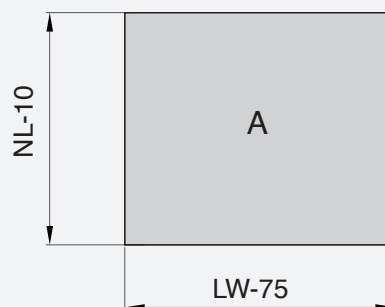

Bottom panel cutting dimension