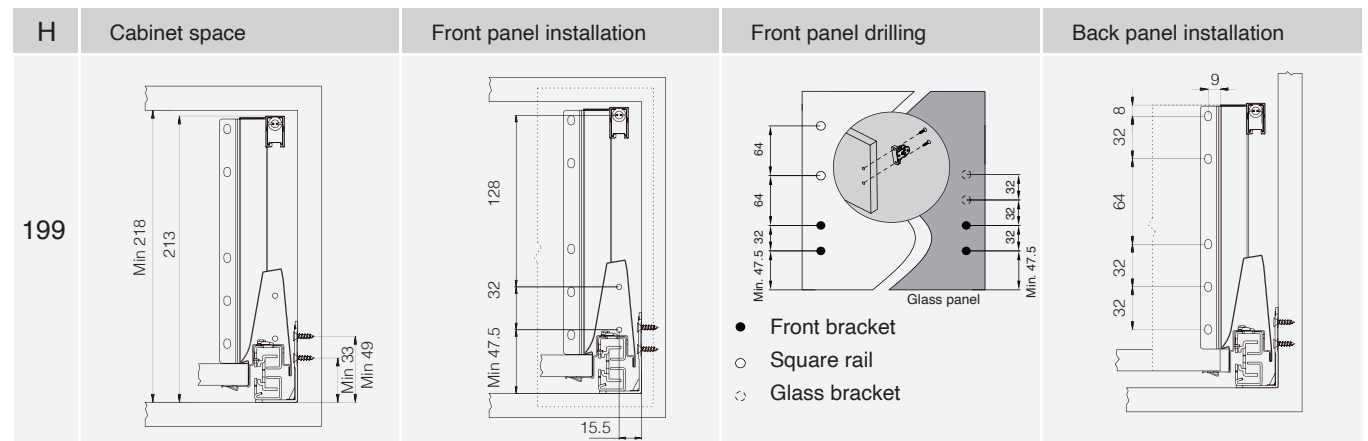

Technical information - How to confirm the hole position