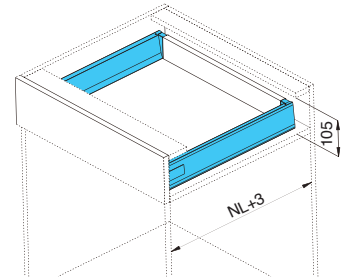

A box-H84

Double wall drawer side - A3201

- Double wall
- Soft-close
- Full extension
- 84 mm drawer height
- ±2mm up & down adjustment;
- ±1.5mm left & right adjustment
- Length from 270-550mm
- Cycles with loading 40kg is 100,000
- Loading capacity is 40kg