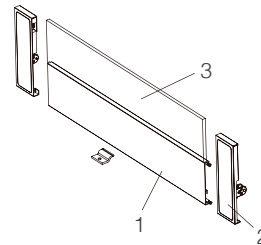

2. Inset drawer front bracket left/right
(for inset drawer H167 with square rail)

	White	Grey	Package
	AF320301W	AF320301G	20 sets

3. Front square rail

* DIY cut : Length = LW-92

L	White	Grey	Package
600	HF320600W	HF320600G	50 pcs
1200	HF321200W	HF321200G	50 pcs
2000	HF322000W	HF322000G	50 pcs

A box-H167

Inset drawer - Front panel and extended panel

1. Front panel - normal aluminum
* DIY cut : Length = LW-90

L	White	Grey	Package
600	AL320600W	AL320600G	20 pcs
1200	AL321200W	AL321200G	20 pcs
2000	AL322000W	AL322000G	20 pcs