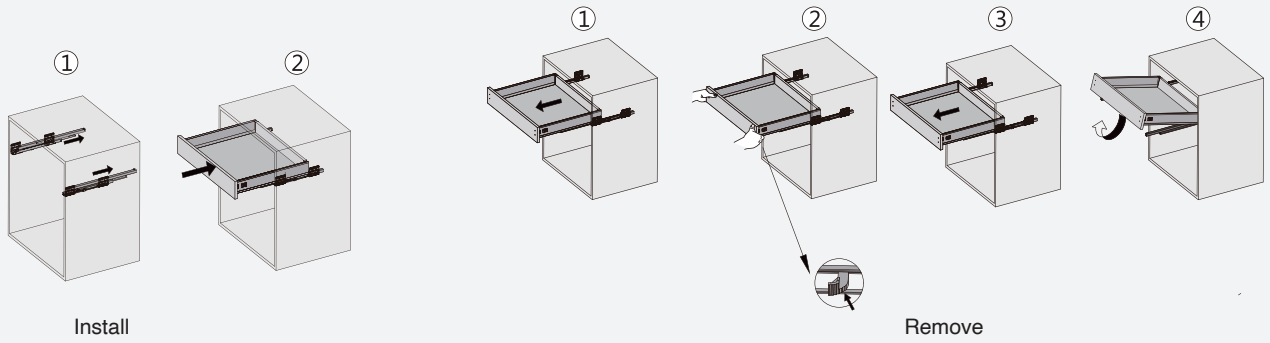

Legend

LW Internal cabinet width L Length
 NL Nominal length KB Cabinet width

A box - Contempo drawer H84

Installation information

Install drawer

Adjustment

Lock and remove front panel

Lock and remove drawer on runners