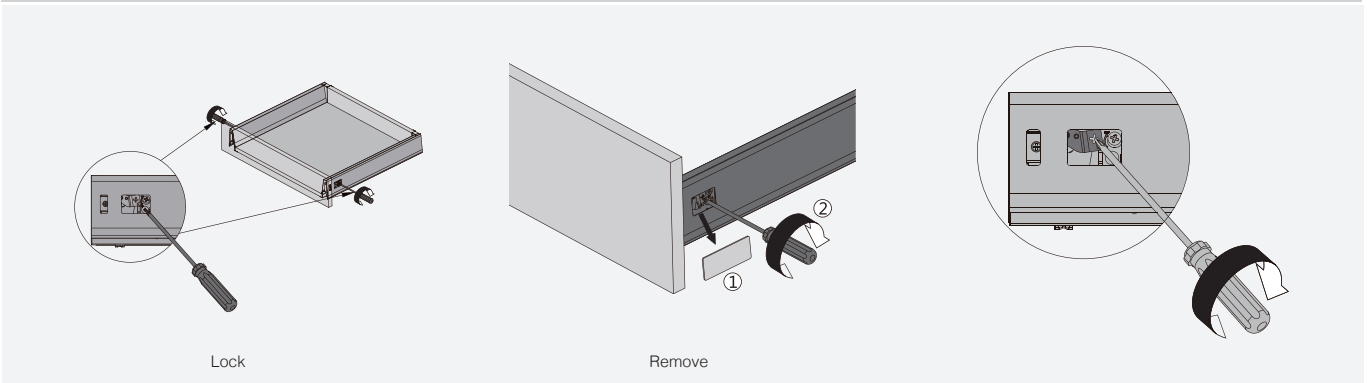

Legend

LW Internal cabinet width L Length
 NL Nominal length KB Cabinet width

A box - Contempo drawer H84

Installation information

Install drawer

Adjustment

Lock and remove front panel

Lock and remove drawer on runners