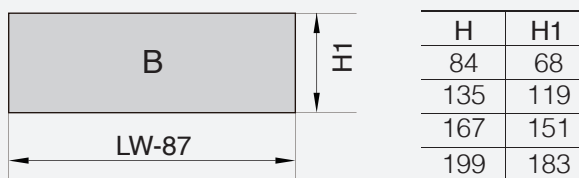

Fixing positions for drawer slides

Cutting dimensions for 16mm MDF

Bottom panel cutting dimension

Back panel cutting dimension

H	H1
84	68
135	119
167	151
199	183

* Front panel recommend

Width $\leq 1200\text{mm}$
Height $\leq 400\text{mm}$