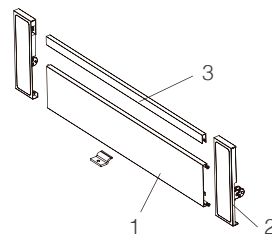

A box-H199

Inset drawer - Front panel and rail

1. Front panel - normal aluminum

* DIY cut : Length = LW-90

L	White	Grey	Package
600	AL320600W	AL320600G	20 pcs
1200	AL321200W	AL321200G	20 pcs
2000	AL322000W	AL322000G	20 pcs

2. Inset drawer front bracket left/right

(for inset drawer H199 with square rail)

	White	Grey	Package
	AF320401W	AF320401G	20 sets

3. Front square rail

* DIY cut : Length = LW-92

L	White	Grey	Package
600	HF320600W	HF320600G	50 pcs
1200	HF321200W	HF321200G	50 pcs
2000	HF322000W	HF322000G	50 pcs