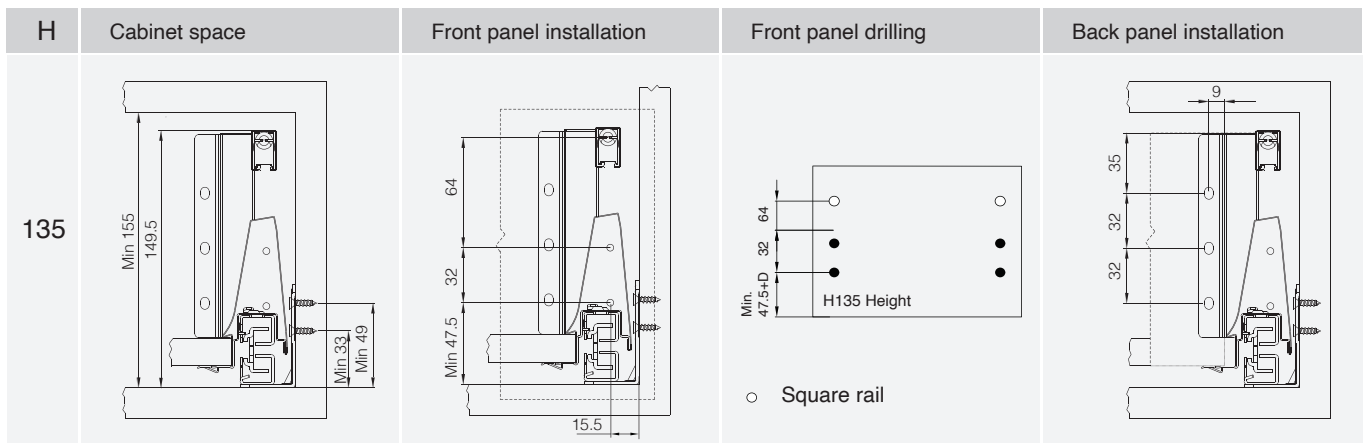

Technical information - How to confirm the hole position