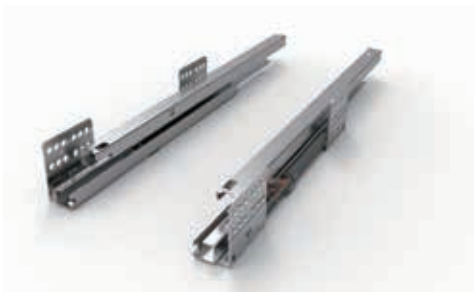

Drawer slide

NL	Left side		Right side		Package
	Soft-close	Push-open	Soft-close	Push-open	
270	AS322270L	AP322270L	AS322270R	AP322270R	20 pcs
300	AS322300L	AP322300L	AS322300R	AP322300R	20 pcs
350	AS322350L	AP322350L	AS322350R	AP322350R	20 pcs
400	AS322400L	AP322400L	AS322400R	AP322400R	20 pcs
450	AS322450L	AP322450L	AS322450R	AP322450R	20 pcs
500	AS322500L	AP322500L	AS322500R	AP322500R	20 pcs
550	AS322550L	AP322550L	AS322550R	AP322550R	20 pcs