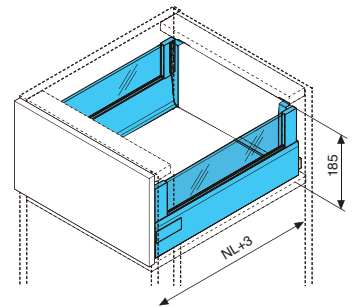

* One set included one pair of slides, sides, rear brackets, front brackets, side rail and cover caps

A box-H167

Double wall drawer side with square rail - A3203

- Double wall
- Soft-close
- Full extension
- 167 mm drawer height
- ± 2 mm up & down adjustment;
- ± 1.5 mm left & right adjustment
- Length from 270-550mm
- Cycles with loading 40kg is 100,000
- Loading capacity is 40KG

* One set included one pair of slides, sides, rear brackets, front brackets, side rails and cover caps

A box-H167

Double wall drawer side with glass panel - A3243

- Double wall
- Soft-close
- Full extension
- 167 mm drawer height
- ± 2 mm up & down adjustment;
- ± 1.5 mm left & right adjustment
- Length from 350-550mm
- Cycles with loading 40kg is 100,000
- Loading capacity is 40KG