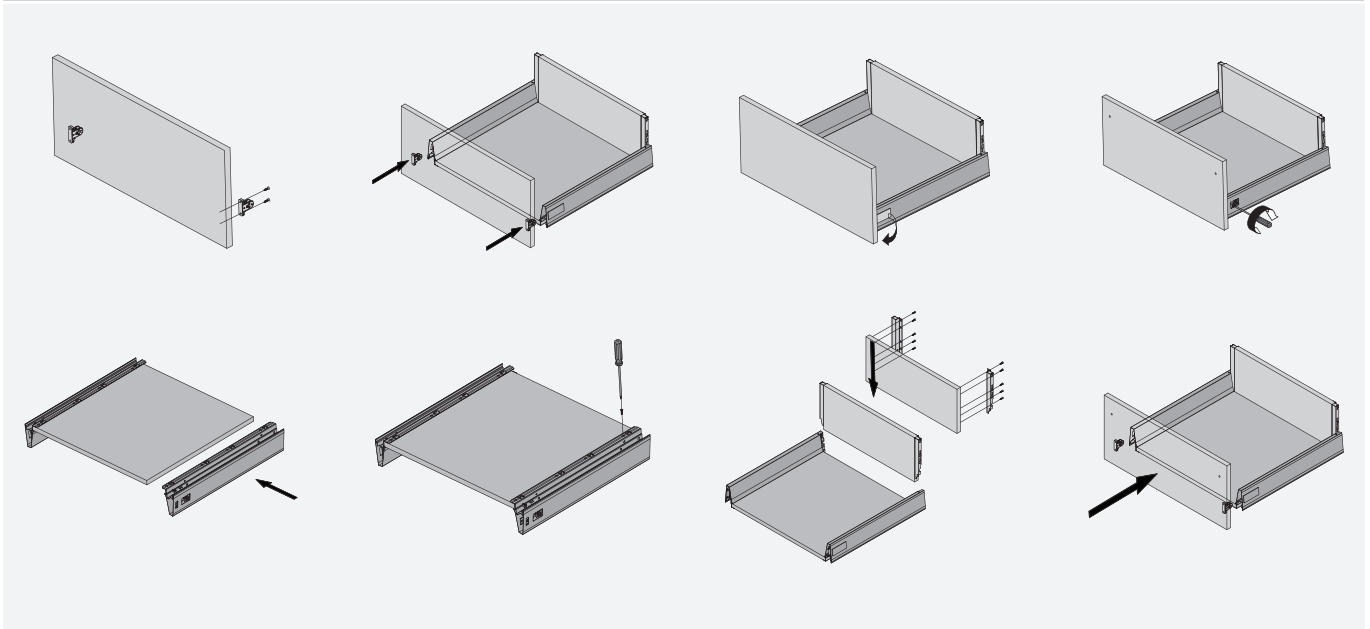

A box - Contempo drawer H135; H167 & H199

Installation information

Install drawer