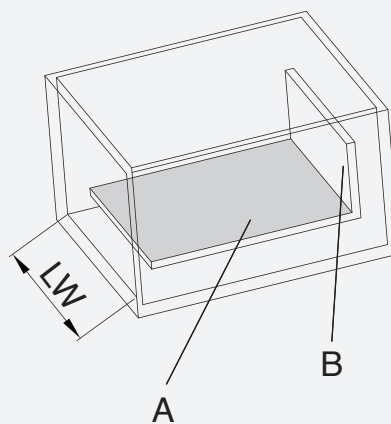

Cutting dimensions for 16mm MDF