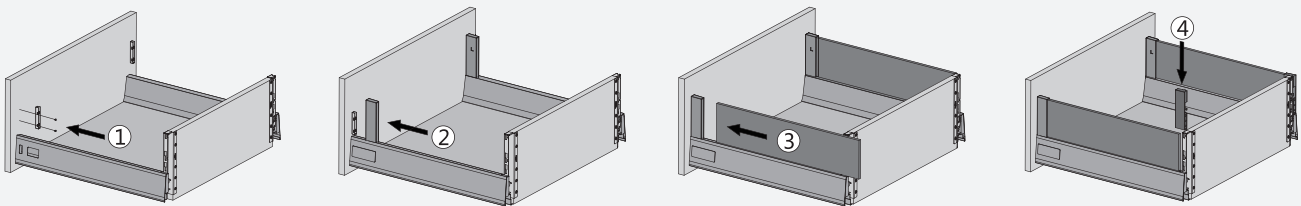

Install drawer side with glass panel