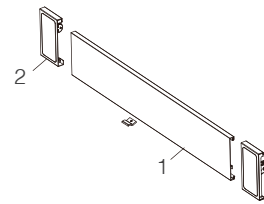

* One set included one pair of slides, sides, rear brackets, front brackets, side glasses and cover caps

INSET DRAWER ACCESSORIES

A box-H84

Inset drawer accessories

1. Front panel - normal aluminum
* DIY cut : Length = LW-90