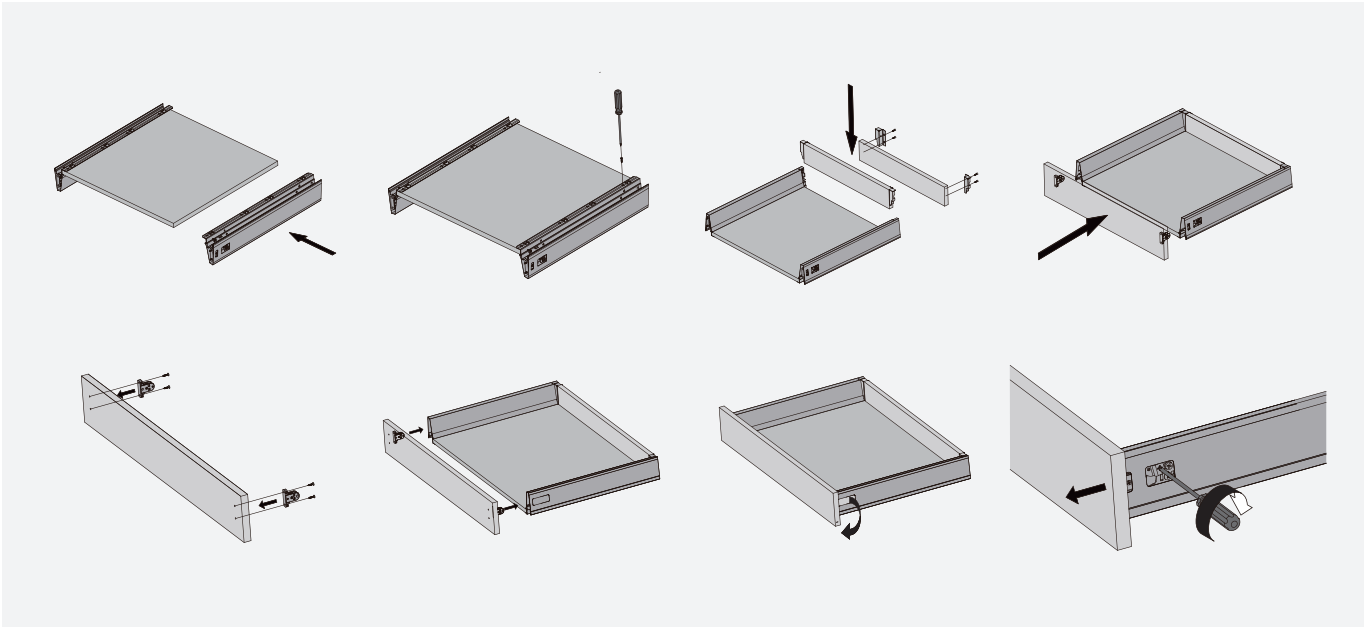

A box - Contempo drawer H84

Installation information

Install drawer