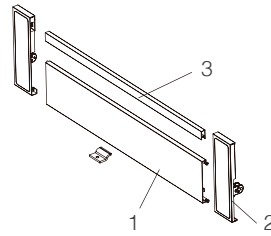

A box-H167

Inset drawer - Front panel and rail

1. Front panel - normal aluminum
  * DIY cut : Length = LW-90

L	White	Grey	Package
600	AL320600W	AL320600G	20 pcs
1200	AL321200W	AL321200G	20 pcs
2000	AL322000W	AL322000G	20 pcs

2. Inset drawer front bracket left/right
  (for inset drawer H167 with square rail)

	White	Grey	Package
	AF320301W	AF320301G	20 sets

3. Front square rail

* DIY cut : Length = LW-92

L	White	Grey	Package
600	HF320600W	HF320600G	50 pcs
1200	HF321200W	HF321200G	50 pcs
2000	HF322000W	HF322000G	50 pcs