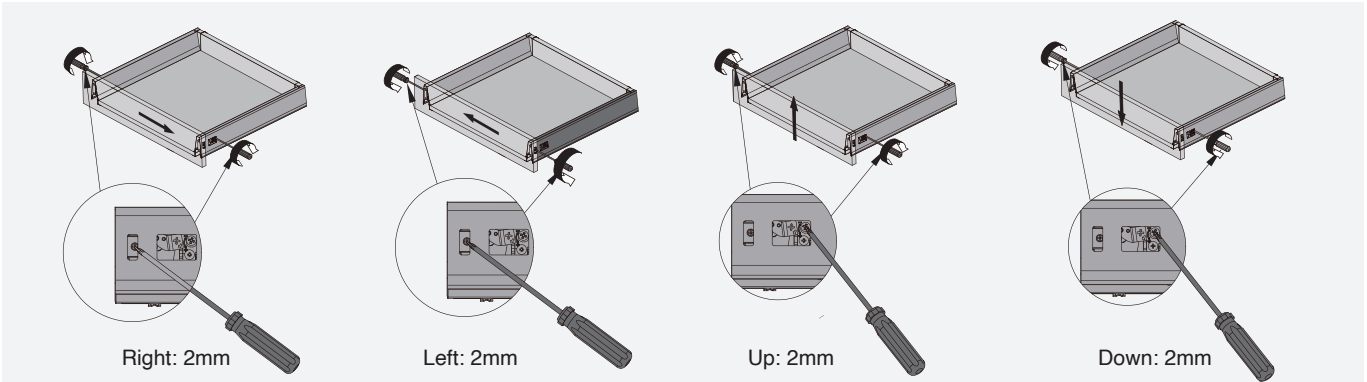

Legend

LW Internal cabinet width L Length
 NL Nominal length KB Cabinet width

A box - Contempo drawer H84

Installation information

Install drawer

Adjustment

Lock and remove front panel

Lock and remove drawer on runners