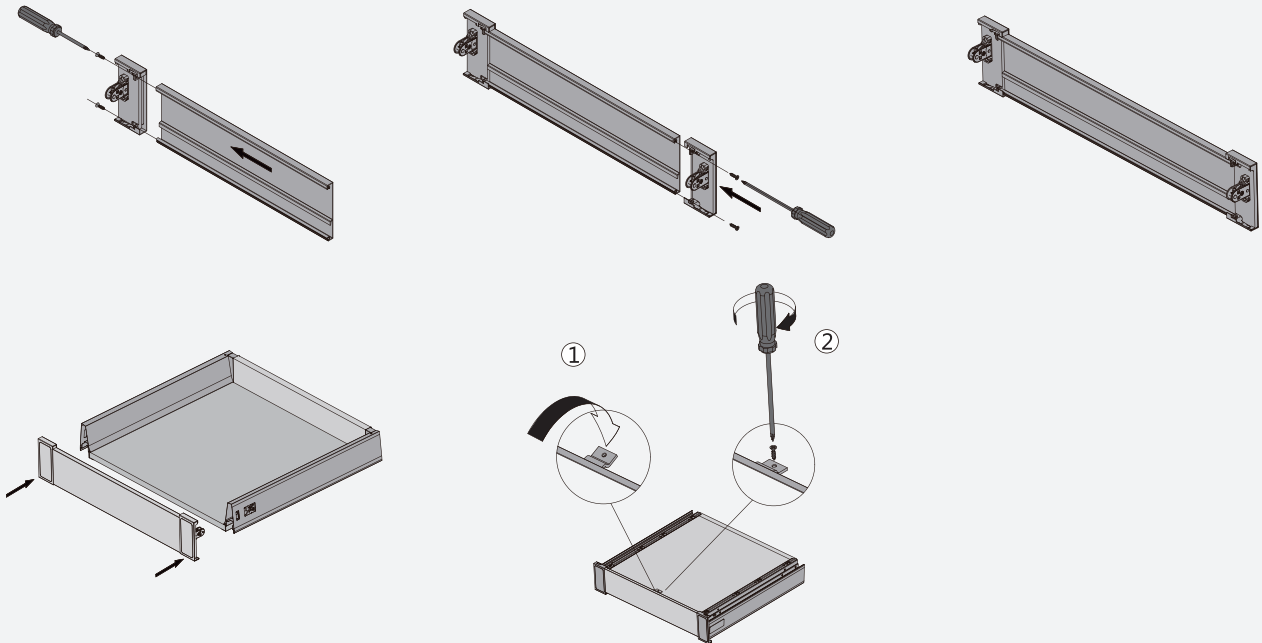

Install inset drawer front panel