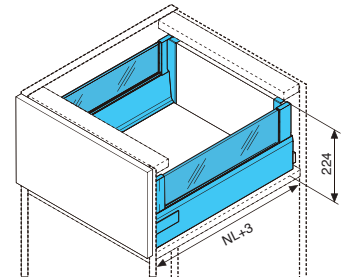

* One set included one pair of slides, sides, rear brackets, front brackets, side rails and cover caps

A box-H199

Double wall drawer side with double square rail - A3214

- Double wall
- Soft-close
- Full extension
- 199 mm drawer height
- ± 2 mm up & down adjustment;
- ± 1.5 mm left & right adjustment
- Length from 270-550mm
- Cycles with loading 40kg is 100,000
- Loading capacity is 40KG

Components	NL	Soft-close		Push-open		Package
		White	Grey	White	Grey	
	270	A3214-270W	A3214-270G	A3214-270PW	A3214-270PG	6 sets
	300	A3214-300W	A3214-300G	A3214-300PW	A3214-300PG	6 sets
	350	A3214-350W	A3214-350G	A3214-350PW	A3214-350PG	6 sets
	400	A3214-400W	A3214-400G	A3214-400PW	A3214-400PG	6 sets
	450	A3214-450W	A3214-450G	A3214-450PW	A3214-450PG	6 sets
	500	A3214-500W	A3214-500G	A3214-500PW	A3214-500PG	6 sets
	550	A3214-550W	A3214-550G	A3214-550PW	A3214-550PG	6 sets

* One set included one pair of slides, sides, rear brackets, front brackets, cover caps and two pairs of side rails

A box-H199

Double wall drawer side with glass panel - A3244

- Double wall
- Soft-close
- Full extension
- 199 mm drawer height
- ± 2 mm up & down adjustment;
- ± 1.5 mm left & right adjustment
- Length from 350-550mm
- Cycles with loading 40kg is 100,000
- Loading capacity is 40KG