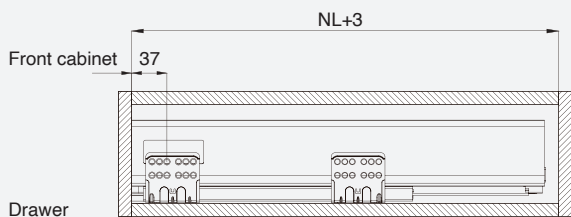

Technical information - How to confirm the slide hole position & cutting dimensions

Fixing positions for drawer slides