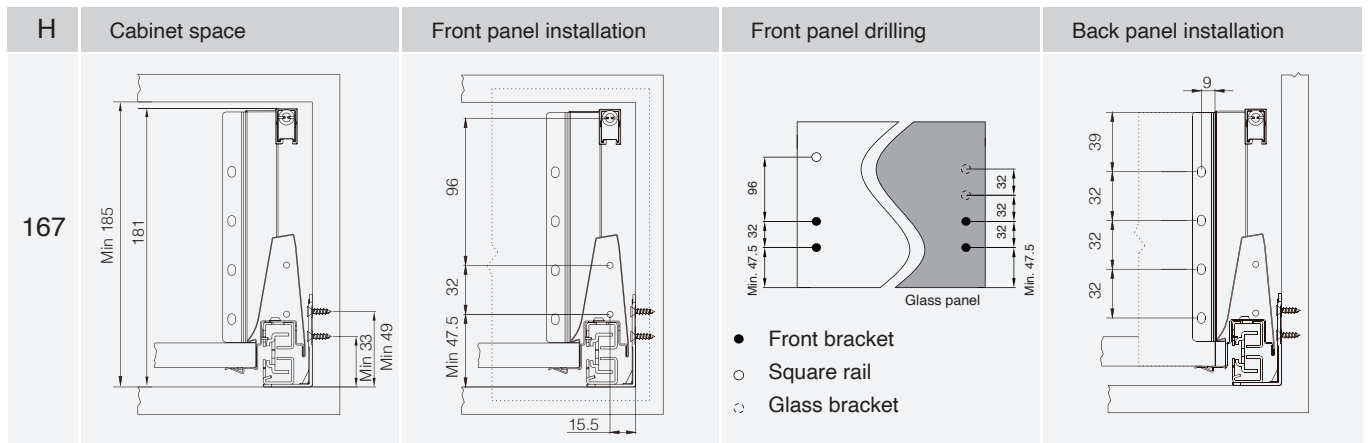

Technical information - How to confirm the hole position