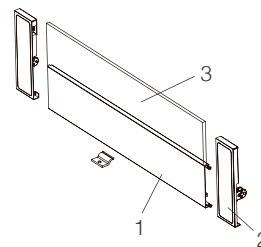

A box-H199

Inset drawer - Front panel and extended panel

1. Front panel - normal aluminum

* DIY cut : Length = LW-90

L	White	Grey	Package
600	AL320600W	AL320600G	20 pcs
1200	AL321200W	AL321200G	20 pcs
2000	AL322000W	AL322000G	20 pcs

2. Inset drawer front bracket left/right

(for inset drawer H199 with extended panel)

	White	Grey	Package
	AB320405W	AB320405G	20 sets

3.1. Front extended panel for H199

* DIY cut : Length = LW-98

L	White	Grey	Package
600	AL1830600W	AL1830600G	20 pcs
1200	AL1831200W	AL1831200G	20 pcs
2000	AL1832000W	AL1832000G	20 pcs

*3.2. Front extended glass panel for H199

KB	Frosted	Transparent	Package
600	AB1830480F	AB1830480T	20 pcs
800	AB1830680F	AB1830680T	20 pcs
900	AB1830780F	AB1830780T	20 pcs