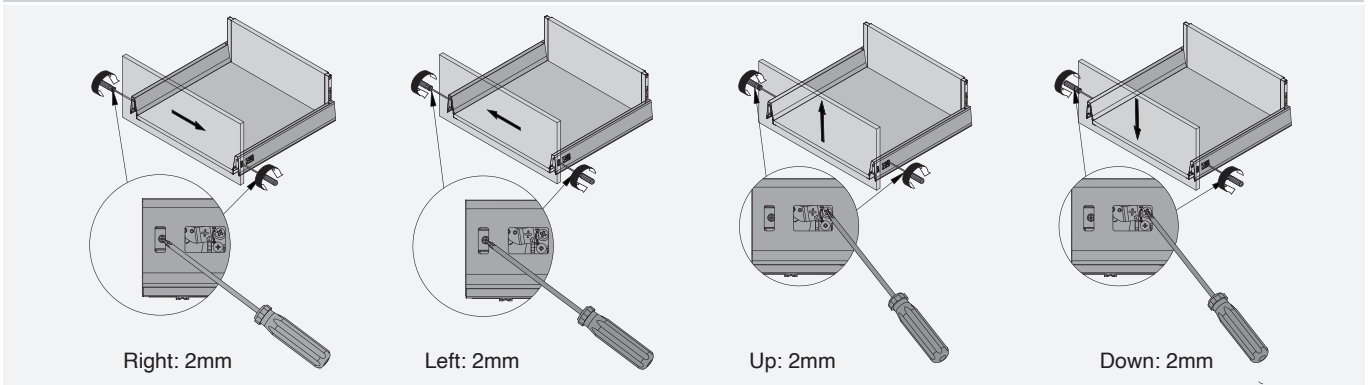

Install inset drawer front panel

A box - Contempo drawer H135; H167 & H199

Installation information

Install drawer

Adjustment

Lock and remove panel

Lock and remove drawer on runners

Install drawer side with square rail