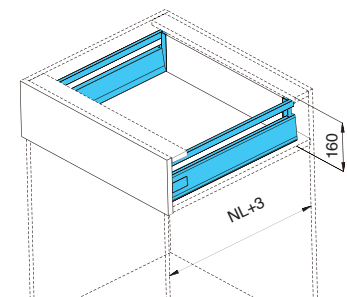

A box-H84

Double wall drawer side - A3201

- Double wall
- Soft-close
- Full extension
- 84 mm drawer height
- ±2mm up & down adjustment;
- ±1.5mm left & right adjustment
- Length from 270-550mm
- Cycles with loading 40kg is 100,000
- Loading capacity is 40kg

* One set included one pair of slides, sides, rear brackets, front brackets and cover caps

A box-H135

Double wall drawer side with square rail - A3202

- Double wall
- Soft-close
- Full extension
- 135 mm drawer height
- ±2mm up & down adjustment;
- ±1.5mm left & right adjustment
- Length from 270-550mm
- Cycles with loading 40kg is 100,000
- Loading capacity is 40KG