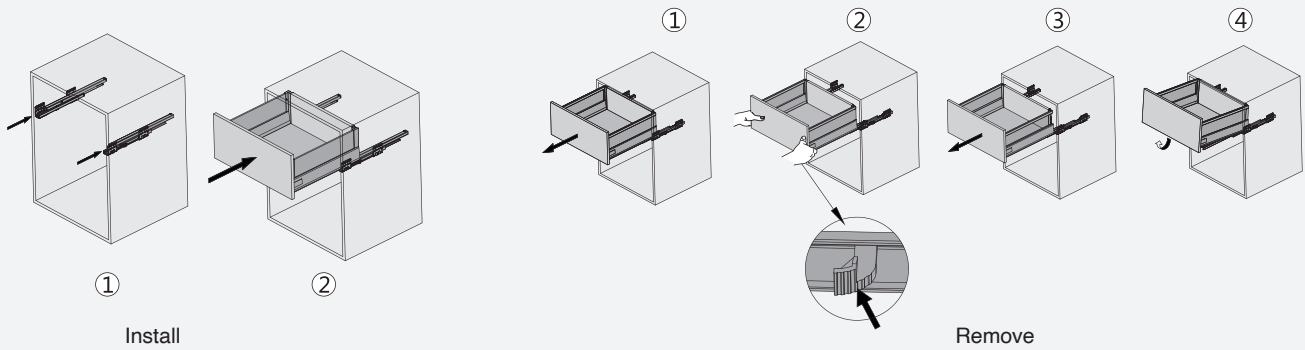

Install inset drawer front panel

A box - Contempo drawer H135; H167 & H199

Installation information

Install drawer

Adjustment

Lock and remove panel

Lock and remove drawer on runners

Install drawer side with square rail