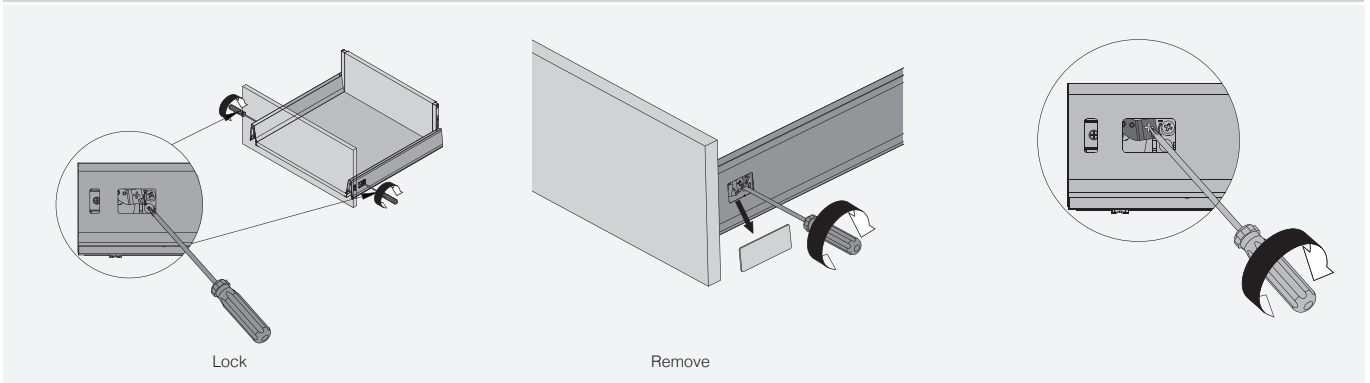

Install inset drawer front panel

A box - Contempo drawer H135; H167 & H199

Installation information

Install drawer

Adjustment

Lock and remove panel

Lock and remove drawer on runners

Install drawer side with square rail