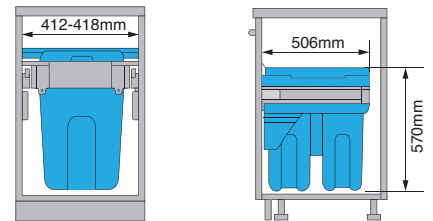

KB	Product dimensions	Item No.
400	362-368*506*470mm	MWBD40036G

BD Bin system

Waste bin system for drawer system; Cabinet 400mm width; 35L capacity

- For cabinet 400mm width drawer
- For cabinet 510mm internal depth drawer
- 1 plastic waste bins - 35Lx1
- Grey colour
- 570mm height
- 362-368mm width
- 506mm depth

- For cabinet 450mm width drawer
- For cabinet 510mm internal depth drawer
- 2 plastic waste bins - 21Lx2
- Grey colour
- 470mm height
- 412-418mm width
- 506mm depth

KB	Product dimensions	Item No.
450	412-418*506*570mm	MWBD45042G

BD Bin system

Waste bin system for drawer system; Cabinet 450mm width; 54L capacity

- For cabinet 450mm width drawer
- For cabinet 510mm internal depth drawer
- 2 plastic waste bins - 27Lx2
- Grey colour
- 570mm height
- 412-418mm width
- 506mm depth

KB	Product dimensions	Item No.
450	412-418*506*570mm	MWBD45054G

LD Bin system

Waste bin system for drawer system; Cabinet 600mm width; 70L capacity

- For cabinet 600mm width drawer
- For cabinet 510mm internal depth drawer
- 2 plastic waste bins - 35Lx2
- Grey colour
- 570mm height
- 562-568mm width
- 506mm depth