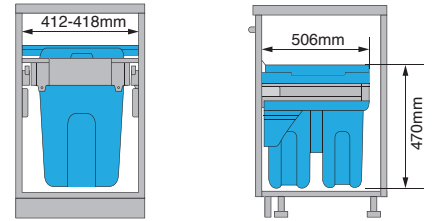

KB	Product dimensions	Item No.
400	362-368*506*470mm	MWBD40036G

BD Bin system

Waste bin system for drawer system; Cabinet 400mm width; 35L capacity

- For cabinet 400mm width drawer
- For cabinet 510mm internal depth drawer
- 1 plastic waste bins - 35Lx1
- Grey colour
- 570mm height
- 362-368mm width
- 506mm depth

KB	Product dimensions	Item No.
400	362-368*506*570mm	MWBD40035G

* All BD Waste bin system need to choose the A BOX or H BOX drawer system as slide

BD Bin system

Waste bin system for drawer system; Cabinet 450mm width; 42L capacity

- For cabinet 450mm width drawer
- For cabinet 510mm internal depth drawer
- 2 plastic waste bins - 21Lx2
- Grey colour
- 470mm height
- 412-418mm width
- 506mm depth

KB	Product dimensions	Item No.
450	412-418*506*570mm	MWBD45042G

KB	Product dimensions	Item No.
450	412-418*506*570mm	MWBD45054G

LD Bin system

Waste bin system for drawer system; Cabinet 600mm width; 70L capacity

- For cabinet 600mm width drawer
- For cabinet 510mm internal depth drawer
- 2 plastic waste bins - 35Lx2
- Grey colour
- 570mm height
- 562-568mm width
- 506mm depth