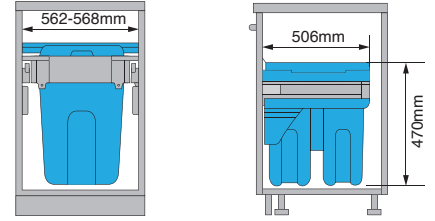

KB	Product dimensions	Item No.
400	362-368*506*470mm	MWBD40036G

BD Bin system

Waste bin system for drawer system; Cabinet 400mm width; 35L capacity

- For cabinet 400mm width drawer
- For cabinet 510mm internal depth drawer
- 1 plastic waste bins - 35Lx1
- Grey colour
- 570mm height
- 362-368mm width
- 506mm depth

KB	Product dimensions	Item No.
450	412-418*506*570mm	MWBD45054G

LD Bin system

Waste bin system for drawer system; Cabinet 600mm width; 70L capacity

- For cabinet 600mm width drawer
- For cabinet 510mm internal depth drawer
- 2 plastic waste bins - 35Lx2
- Grey colour
- 570mm height
- 562-568mm width
- 506mm depth

KB	Product dimensions	Item No.
600	562-568*506*570mm	MWBD60070G

* All BD Waste bin system need to choose the A BOX or H BOX drawer system as slide

BD Bin system

Waste bin system for drawer system; Cabinet 600mm width; 60L capacity

- For cabinet 600mm width drawer
- For cabinet 510mm internal depth drawer
- 4 plastic waste bins - 21Lx2+9Lx2
- Grey colour
- 470mm height
- 562-568mm width
- 506mm depth

KB	Product dimensions	Item No.
600	562-568*506*470mm	MWBD60060G