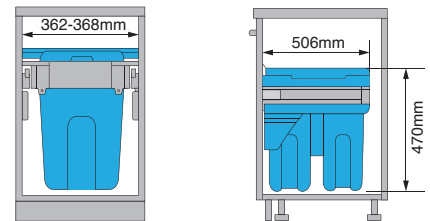

CEMUX

**KITCHEN WASTE
BINS SYSTEM
- BD BINS**

CEMUX

LIVE YOUR LIFE | CEMUX.COM

BD Bin system

Waste bin system for drawer system; Cabinet 400mm width; 26L capacity

- For cabinet 400mm width drawer
- For cabinet 510mm internal depth drawer
- 2 plastic waste bins - 13Lx2
- Grey colour
- 340mm height
- 362-368mm width
- 506mm depth

KB	Product dimensions	Item No.
400	362-368*506*340mm	MWBD40026G

BD Bin system

Waste bin system for drawer system; Cabinet 400mm width; 36L capacity

- For cabinet 400mm width drawer
- For cabinet 510mm internal depth drawer
- 2 plastic waste bins - 18Lx2
- Grey colour
- 470mm height
- 362-368mm width
- 506mm depth

KB	Product dimensions	Item No.
400	362-368*506*470mm	MWBD40036G

BD Bin system

Waste bin system for drawer system; Cabinet 400mm width; 35L capacity

- For cabinet 400mm width drawer
- For cabinet 510mm internal depth drawer
- 1 plastic waste bins - 35Lx1
- Grey colour
- 570mm height
- 362-368mm width
- 506mm depth

KB	Product dimensions	Item No.
450	412-418*506*570mm	MWBD45054G

LD Bin system

Waste bin system for drawer system; Cabinet 600mm width; 70L capacity

- For cabinet 600mm width drawer
- For cabinet 510mm internal depth drawer
- 2 plastic waste bins - 35Lx2
- Grey colour
- 570mm height
- 562-568mm width
- 506mm depth