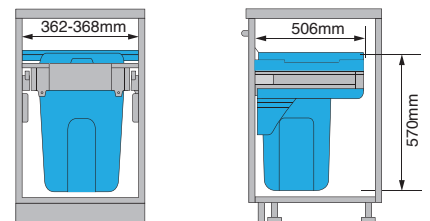

KB	Product dimensions	Item No.
400	362-368*506*340mm	MWBD40026G

BD Bin system

Waste bin system for drawer system; Cabinet 400mm width; 36L capacity

- For cabinet 400mm width drawer
- For cabinet 510mm internal depth drawer
- 2 plastic waste bins - 18Lx2
- Grey colour
- 470mm height
- 362-368mm width
- 506mm depth

KB	Product dimensions	Item No.
400	362-368*506*470mm	MWBD40036G

BD Bin system

Waste bin system for drawer system; Cabinet 400mm width; 35L capacity

- For cabinet 400mm width drawer
- For cabinet 510mm internal depth drawer
- 1 plastic waste bins - 35Lx1
- Grey colour
- 570mm height
- 362-368mm width
- 506mm depth

- For cabinet 450mm width drawer
- For cabinet 510mm internal depth drawer
- 2 plastic waste bins - 21Lx2
- Grey colour
- 470mm height
- 412-418mm width
- 506mm depth

KB	Product dimensions	Item No.
450	412-418*506*570mm	MWBD45042G

KB	Product dimensions	Item No.
450	412-418*506*570mm	MWBD45054G

LD Bin system

Waste bin system for drawer system; Cabinet 600mm width; 70L capacity

- For cabinet 600mm width drawer
- For cabinet 510mm internal depth drawer
- 2 plastic waste bins - 35Lx2
- Grey colour
- 570mm height
- 562-568mm width
- 506mm depth