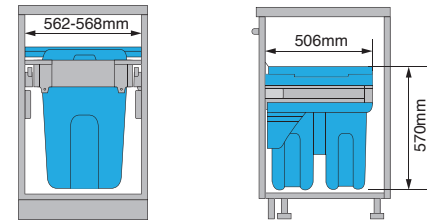

KB	Product dimensions	Item No.
450	412-418*506*570mm	MWBD45054G

LD Bin system

Waste bin system for drawer system; Cabinet 600mm width; 70L capacity

- For cabinet 600mm width drawer
- For cabinet 510mm internal depth drawer
- 2 plastic waste bins - 35Lx2
- Grey colour
- 570mm height
- 562-568mm width
- 506mm depth

KB	Product dimensions	Item No.
600	562-568*506*570mm	MWBD60070G

* All BD Waste bin system need to choose the A BOX or H BOX drawer system as slide

BD Bin system

Waste bin system for drawer system; Cabinet 600mm width; 60L capacity

- For cabinet 600mm width drawer
- For cabinet 510mm internal depth drawer
- 4 plastic waste bins - 21Lx2+9Lx2
- Grey colour
- 470mm height
- 562-568mm width
- 506mm depth

KB	Product dimensions	Item No.
600	562-568*506*470mm	MWBD60060G

KB	Product dimensions	Item No.
600	562-568*506*570mm	MWBD60072G

* All BD Waste bin system need to choose the A BOX or H BOX drawer system as slide

For more information, please visit CEMUX.COM
or contact us email CEMUX@CEMUX.CO.UK