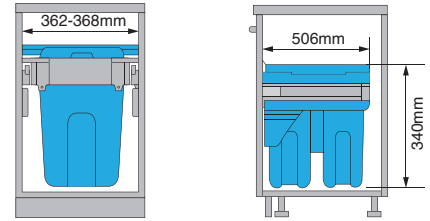

CEMUX

**KITCHEN WASTE
BINS SYSTEM
- BD BINS**

CEMUX

LIVE YOUR LIFE | CEMUX.COM

BD Bin system

Waste bin system for drawer system; Cabinet 400mm width; 26L capacity

- For cabinet 400mm width drawer
- For cabinet 510mm internal depth drawer
- 2 plastic waste bins - 13Lx2
- Grey colour
- 340mm height
- 362-368mm width
- 506mm depth

KB	Product dimensions	Item No.
400	362-368*506*340mm	MWBD40026G

BD Bin system

Waste bin system for drawer system; Cabinet 400mm width; 36L capacity

- For cabinet 400mm width drawer
- For cabinet 510mm internal depth drawer
- 2 plastic waste bins - 18Lx2
- Grey colour
- 470mm height
- 362-368mm width
- 506mm depth

KB	Product dimensions	Item No.
400	362-368*506*470mm	MWBD40036G

BD Bin system

Waste bin system for drawer system; Cabinet 400mm width; 35L capacity

- For cabinet 400mm width drawer
- For cabinet 510mm internal depth drawer
- 1 plastic waste bins - 35Lx1
- Grey colour
- 570mm height
- 362-368mm width
- 506mm depth

KB	Product dimensions	Item No.
450	412-418*506*570mm	MWBD45054G

LD Bin system

Waste bin system for drawer system; Cabinet 600mm width; 70L capacity

- For cabinet 600mm width drawer
- For cabinet 510mm internal depth drawer
- 2 plastic waste bins - 35Lx2
- Grey colour
- 570mm height
- 562-568mm width
- 506mm depth