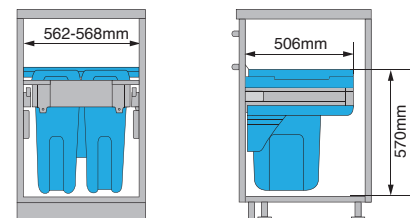

- For cabinet 450mm width drawer
- For cabinet 510mm internal depth drawer
- 2 plastic waste bins - 21Lx2
- Grey colour
- 470mm height
- 412-418mm width
- 506mm depth

KB	Product dimensions	Item No.
450	412-418*506*570mm	MWBD45042G

BD Bin system

Waste bin system for drawer system; Cabinet 450mm width; 54L capacity

- For cabinet 450mm width drawer
- For cabinet 510mm internal depth drawer
- 2 plastic waste bins - 27Lx2
- Grey colour
- 570mm height
- 412-418mm width
- 506mm depth

KB	Product dimensions	Item No.
450	412-418*506*570mm	MWBD45054G

LD Bin system

Waste bin system for drawer system; Cabinet 600mm width; 70L capacity

- For cabinet 600mm width drawer
- For cabinet 510mm internal depth drawer
- 2 plastic waste bins - 35Lx2
- Grey colour
- 570mm height
- 562-568mm width
- 506mm depth

KB	Product dimensions	Item No.
600	562-568*506*570mm	MWBD60070G

* All BD Waste bin system need to choose the A BOX or H BOX drawer system as slide

BD Bin system

Waste bin system for drawer system; Cabinet 600mm width; 60L capacity